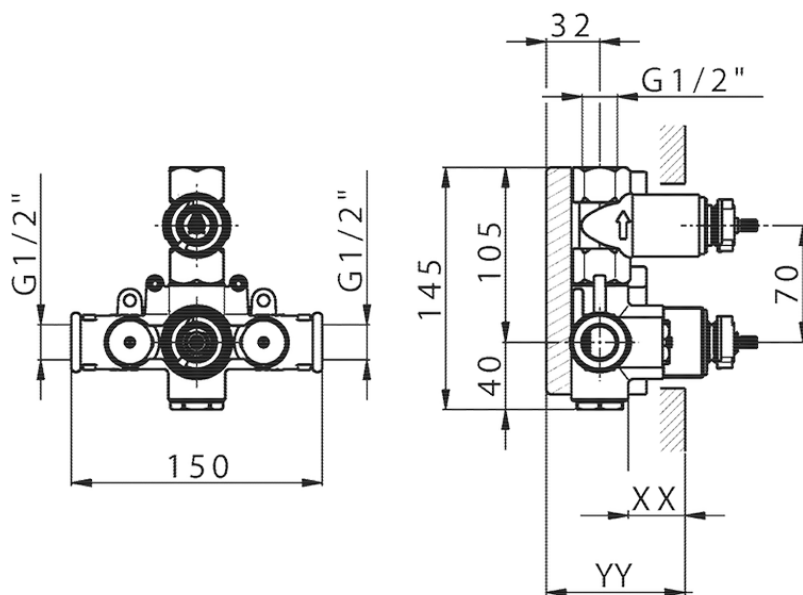

Exposed part for con.thermo.shower valve 1-outlet HARLOCK_HC007300

HC007300

<https://en.huberitalia.com/exposed-part-for-con-thermo-shower-valve-1-outlet-harlock-hc007300>

Piastra/Plate/Plaque/Platte/Placa

2-3mm: XX 25-40 YY 76-91

10 mm: XX 16-31 YY 65-80

ZB007300

<https://en.huberitalia.com/1-outlet-concealed-thermostatic-shower-valve-concealed-zb007300>

2024-10-18