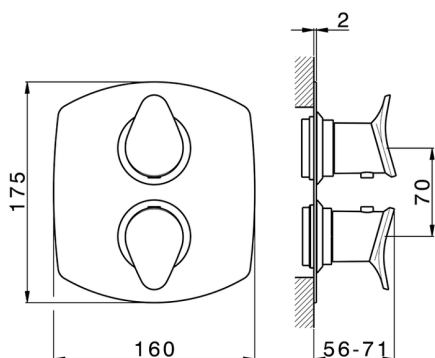

Exposed part for con.thermo.shower valve 1-outlet HARLOCK_HC007300

MODEL **HC007300**

Exposed part for 1-outlet thermostatic mixer, with stop valve, without concealed part, for item ZB007300

AVAILABLE FINISHINGS

-  **21** 21 Chrome
-  **2P** 2P Rose Gold
-  **2Q** 2Q Black Titanium
-  **40** 40 Matt Black
-  **4Q** 4Q Matt White
-  **6T** 6T Chrome/Matt Black

CHARACTERISTICS

Installation **Concealed**
 Required concealed parts **ZB007300**

1-Outlet Concealed thermostatic shower mixer, Stopvalve, without trim kit

AVAILABLE FINISHINGS

CHARACTERISTICS

Installation **Concealed**

Cartridge Spare Parts **24.04A.PP**

8x20 Plus P Thermostatic Valve

Concealed **1**

Piastra/Plate/Plaque/Platte/Placa

2-3mm: XX 25-40 YY 76-91

10 mm: XX 16-31 YY 65-80

Thermostatic

The Huber thermostatic is your personal water manager, helping you to handle, control and save water and energy.