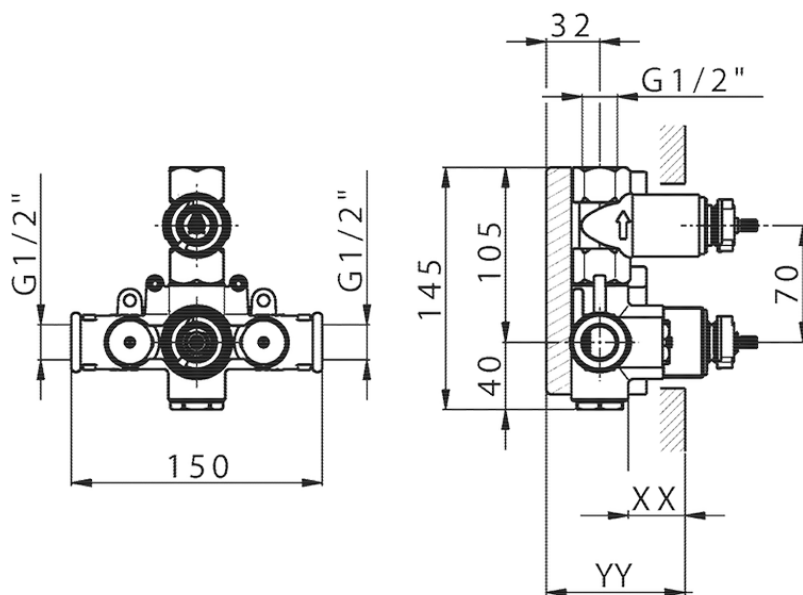

## Exposed part for con.thermo.shower valve 1-outlet HARLOCK\_HC007300

HC007300

<https://en.huberitalia.com/exposed-part-for-con-thermo-shower-valve-1-outlet-harlock-hc007300>

Piastra/Plate/Plaque/Platte/Placa

2-3mm: XX 25-40 YY 76-91

10 mm: XX 16-31 YY 65-80

ZB007300

<https://en.huberitalia.com/1-outlet-concealed-thermostatic-shower-valve-concealed-zb007300>

2024-10-18