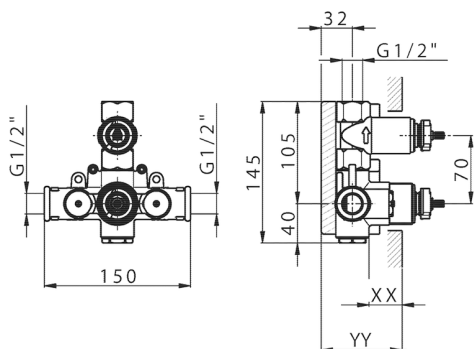

## 1-outlet Concealed thermostatic shower valve CONCEALED\_ZB007300

MODEL **ZB007300**

1-Outlet Concealed thermostatic shower mixer, Stopvalve, without trim kit

Piastra/Plate/Plaque/Platte/Placa

2-3mm: XX 25-40 YY 76-91

10 mm: XX 16-31 YY 65-80