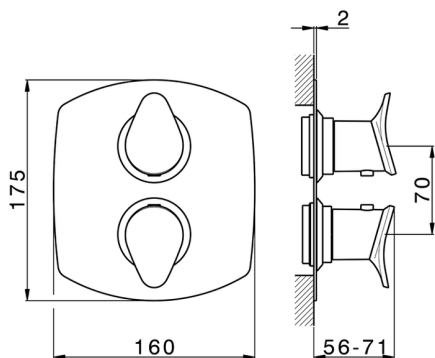

## Exposed part for con.thermo.shower valve 1-outlet HARLOCK\_HC007300

MODEL **HC007300**

Exposed part for 1-outlet thermostatic mixer, with stopvalve, without concealed part, for item ZB007300

Piastra/Plate/Plaque/Platte/Placa

2-3mm: XX 25-40 YY 76-91

10 mm: XX 16-31 YY 65-80