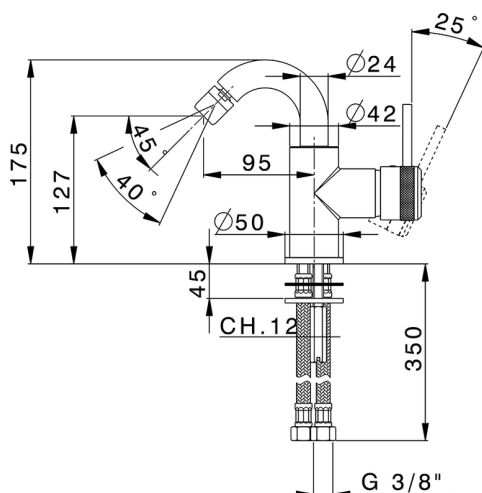

Single lever bidet mixer EnergySave CHRONOS_CR002565

MODEL **CR002565**

Single lever bidet mixer EnergySave, swivel spout, without automatic pop-up waste, G.3/8" stainless steel flexible hose

AVAILABLE FINISHINGS

-  **21** 21 Chrome
-  **2F** 2F Brushed Nickel
-  **2Q** 2Q Black Titanium

CHARACTERISTICS

Cartridge Spare Parts **ZZ95409000**

35 mm Cartridge

EcoStop

EcoStop feature limits water flow to approximately 50% of maximum output with one point of resistance on setting. Push slightly past the middle stop only when full water output is required. This will save water up to 50%.

EnergySave

Thanks to the EnergySave device, only cold water will be drawn if the lever is operated in the central position, so that the water heater will not be engaged and no hot water wasted, leading to considerable savings in energy and costs. The temperature can be adjusted by rotating the lever to the left, until the desired temperature is reached.