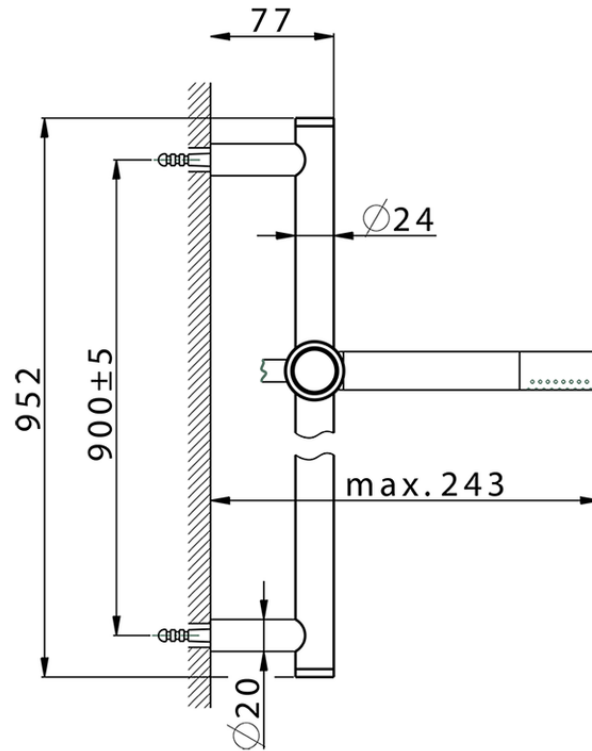

Slide rail shower set CHRONOS_CR003110

CR003110

<https://en.huberitalia.com/slide-rail-shower-set-chronos-cr003110>

2024-11-21