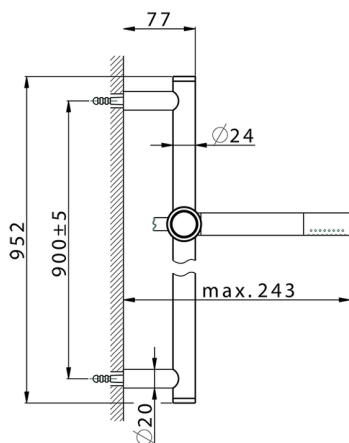

CHARACTERISTICS

2024-11-23