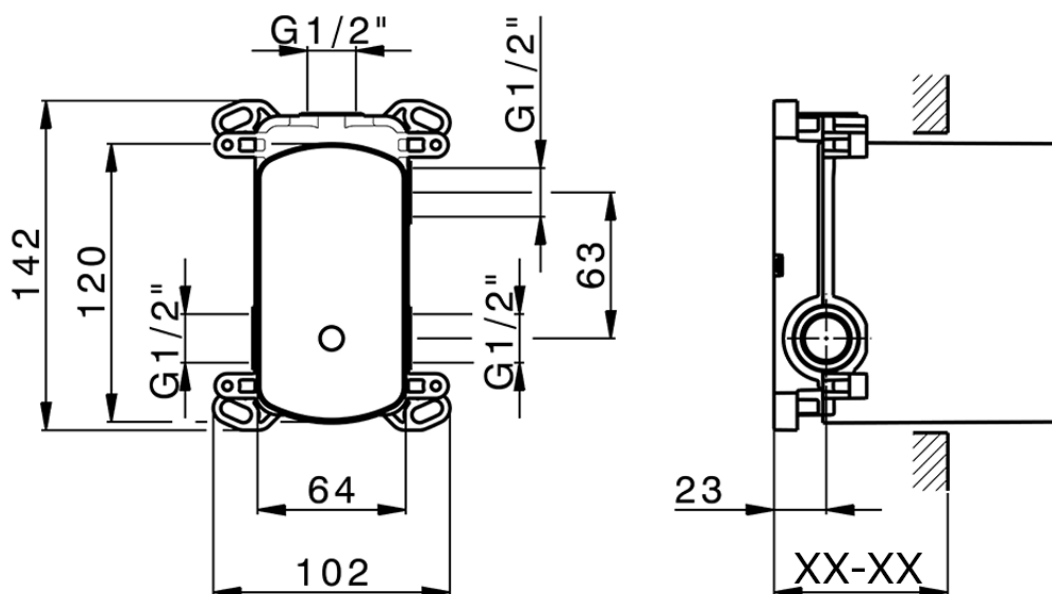

Exposed part for concealed 2-outlet mixer H3_AH002300

AH002300

<https://en.huberitalia.com/exposed-part-for-concealed-2-outlet-mixer-h3-ah002300>

Piastra/Plate/Plaque/Platte/Placa

2-3mm: XX 65-85

10mm: XX 60-80