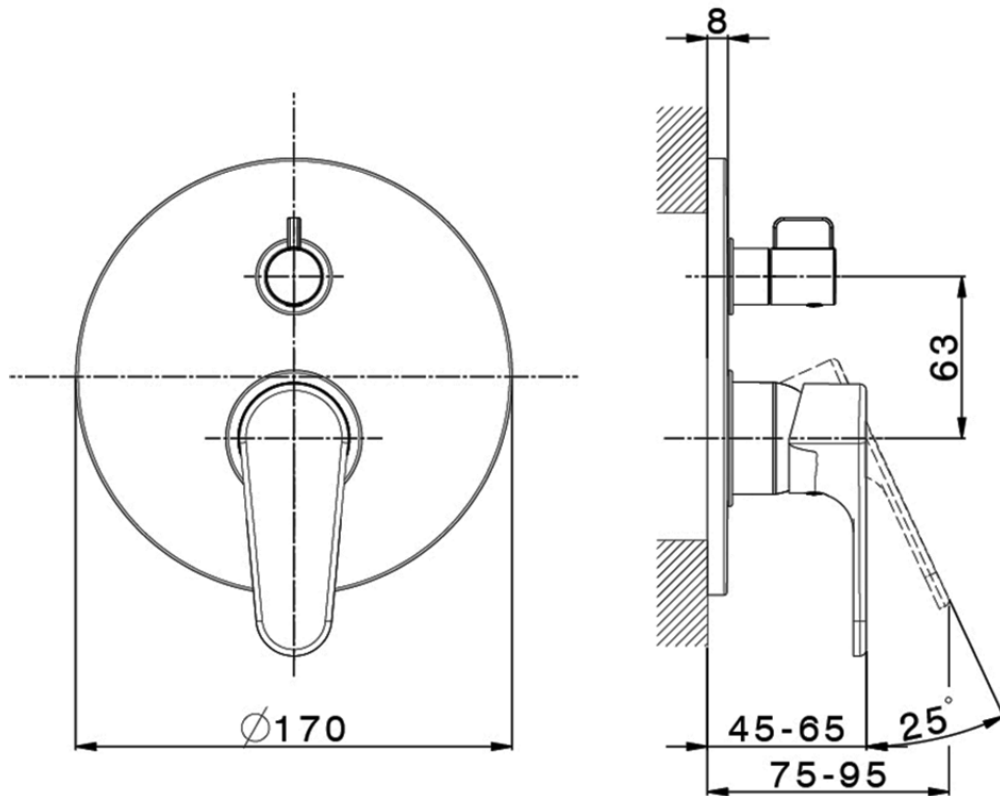

## Exposed part for concealed 2-outlet mixer H3\_AH002300

AH002300

<https://en.huberitalia.com/exposed-part-for-concealed-2-outlet-mixer-h3-ah002300>

Piastra/Plate/Plaque/Platte/Placa

2-3mm: XX 65-85

10mm: XX 60-80