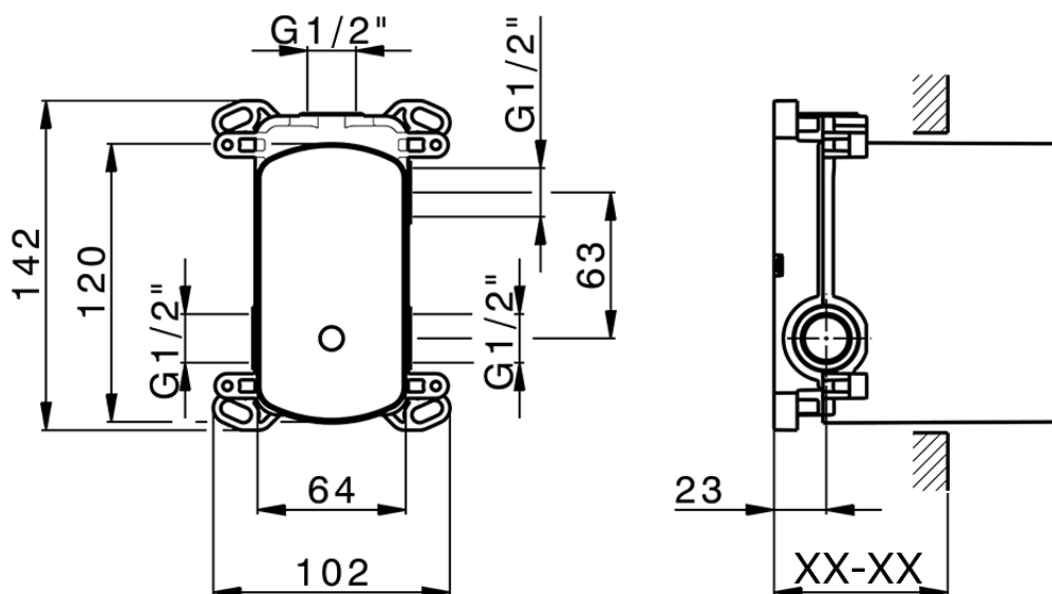

## Exposed part for concealed 2-outlet mixer H3\_AH002300

AH002300

<https://en.huberitalia.com/exposed-part-for-concealed-2-outlet-mixer-h3-ah002300>

Piastra/Plate/Plaque/Platte/Placa

2-3mm: XX 65-85

10mm: XX 60-80