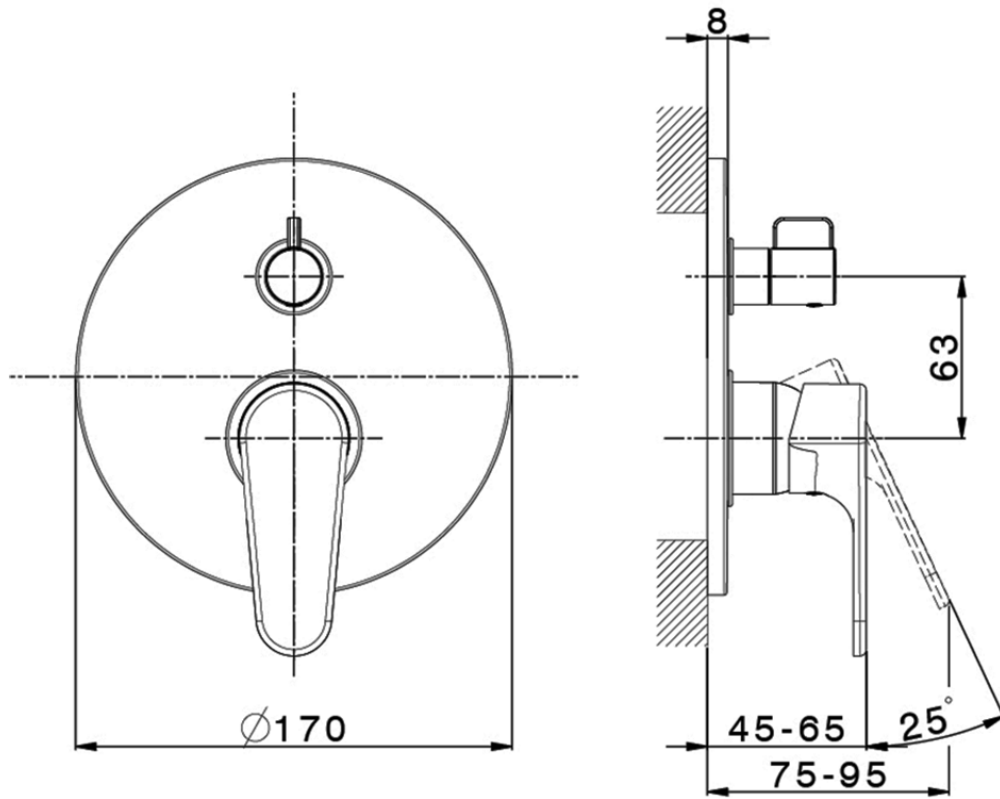

## Exposed part for concealed 2-outlet mixer H3\_AH002300

AH002300

<https://en.huberitalia.com/exposed-part-for-concealed-2-outlet-mixer-h3-ah002300>

Piastra/Plate/Plaque/Platte/Placa

2-3mm: XX 65-85

10mm: XX 60-80