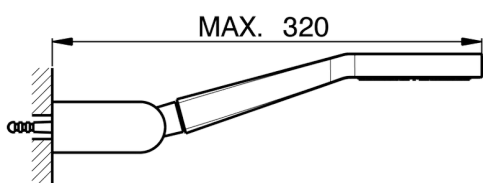

AVAILABLE FINISHINGS

21 21 Chrome

CHARACTERISTICS