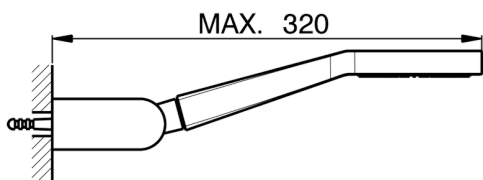

AVAILABLE FINISHINGS

21 21 Chrome

CHARACTERISTICS