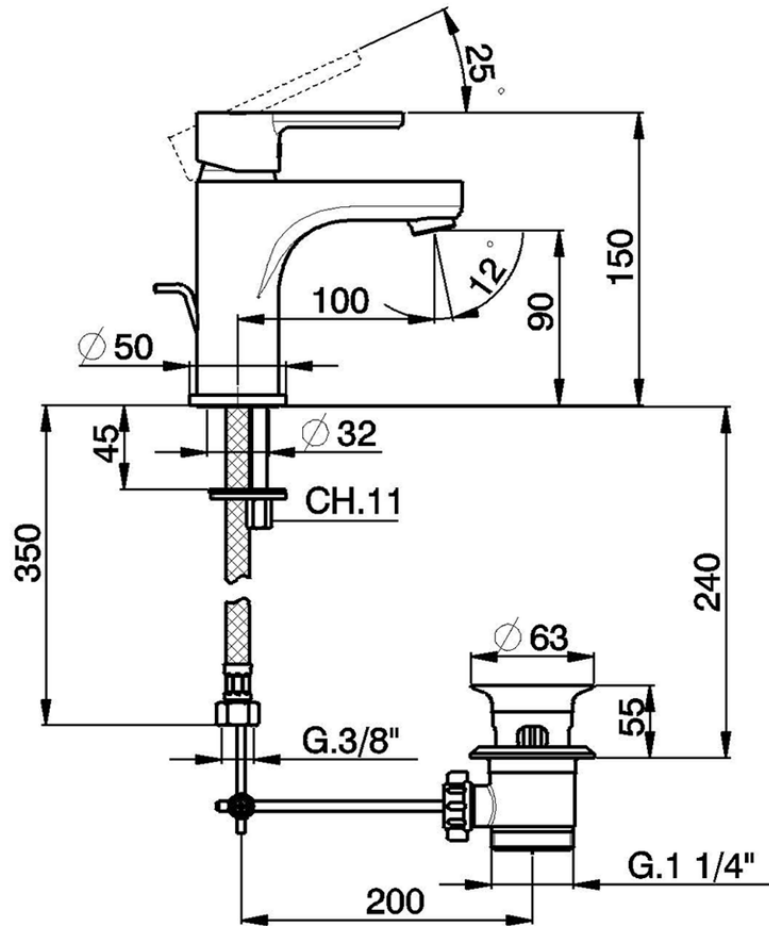

Single lever 'large' washbasin mixer H2_H2000490

H2000490

<https://en.huberitalia.com/single-lever-large-washbasin-mixer-h2-h2000490>

2024-11-15