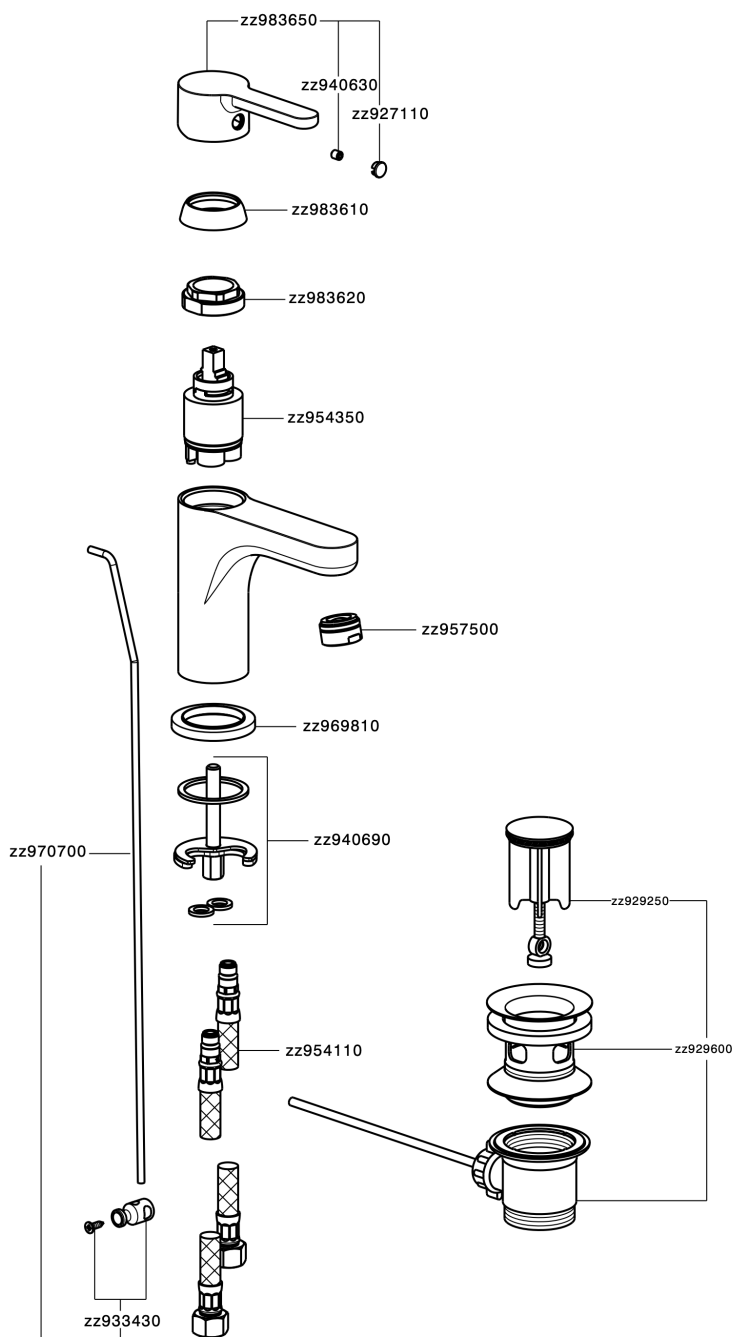

Single lever 'large' washbasin mixer H2_H2000490

MODEL **H2000490**

Single lever 'large' washbasin mixer, with 1"1/4 automatic pop-up waste, G.3/8" stainless steel flexible hoses

AVAILABLE FINISHINGS

21 21 Chrome

CHARACTERISTICS

Cartridge Spare Parts **ZZ95435000**

35 mm Cartridge

EcoStop

EcoStop feature limits water flow to approximately 50% of maximum output with one point of resistance on setting. Push slightly past the middle stop only when full water output is required. This will save water up to 50%.

Single lever 'large' washbasin mixer H2_H2000490

H2000490

<https://en.huberitalia.com/single-lever-large-washbasin-mixer-h2-h2000490>

2024-11-15