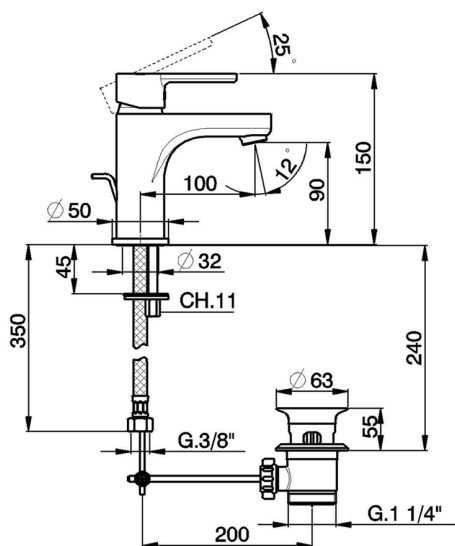

Single lever 'large' washbasin mixer H2_H2000490

MODEL **H2000490**

Single lever 'large' washbasin mixer, with 1"1/4 automatic pop-up waste, G.3/8" stainless steel flexible hoses

AVAILABLE FINISHINGS

21 21 Chrome

CHARACTERISTICS

Cartridge Spare Parts **ZZ95435000**

35 mm Cartridge

EcoStop

EcoStop feature limits water flow to approximately 50% of maximum output with one point of resistance on setting. Push slightly past the middle stop only when full water output is required. This will save water up to 50%.

Single lever 'large' washbasin mixer H2_H2000490

H2000490

<https://en.huberitalia.com/single-lever-large-washbasin-mixer-h2-h2000490>

2024-11-15