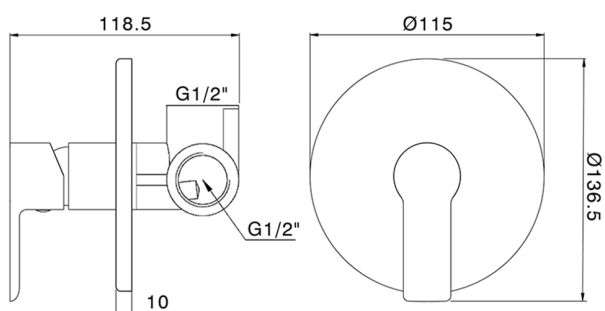

Concealed single lever shower valve

MODEL **ZR000304**

Concealed single lever shower valve, with concealed part

AVAILABLE FINISHINGS

CHARACTERISTICS

Cartridge Spare Parts **ZZ96779000**

35 mm Cartridge

2024-09-19