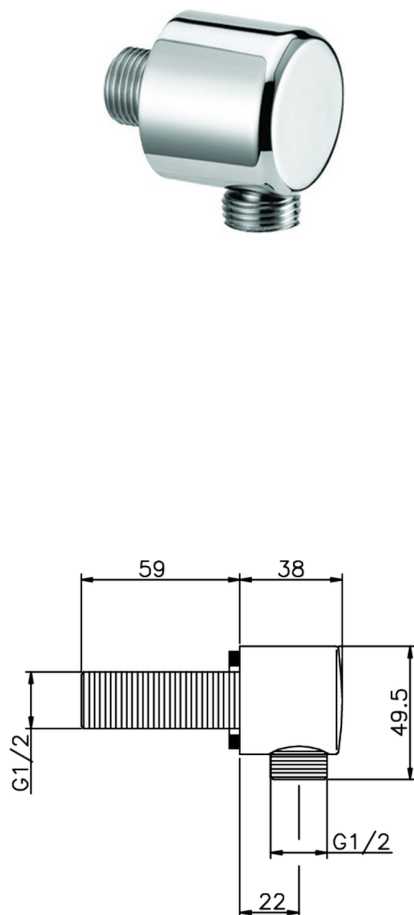

## Elbow SHOWER\_SS017320

MODEL **SS017320**

Elbow

### AVAILABLE FINISHINGS

-  **21** 21 Chrome
-  **2B** 2B Polished Nickel
-  **2F** 2F Brushed Nickel
-  **40** 40 Matt Black
-  **4Q** 4Q Matt White