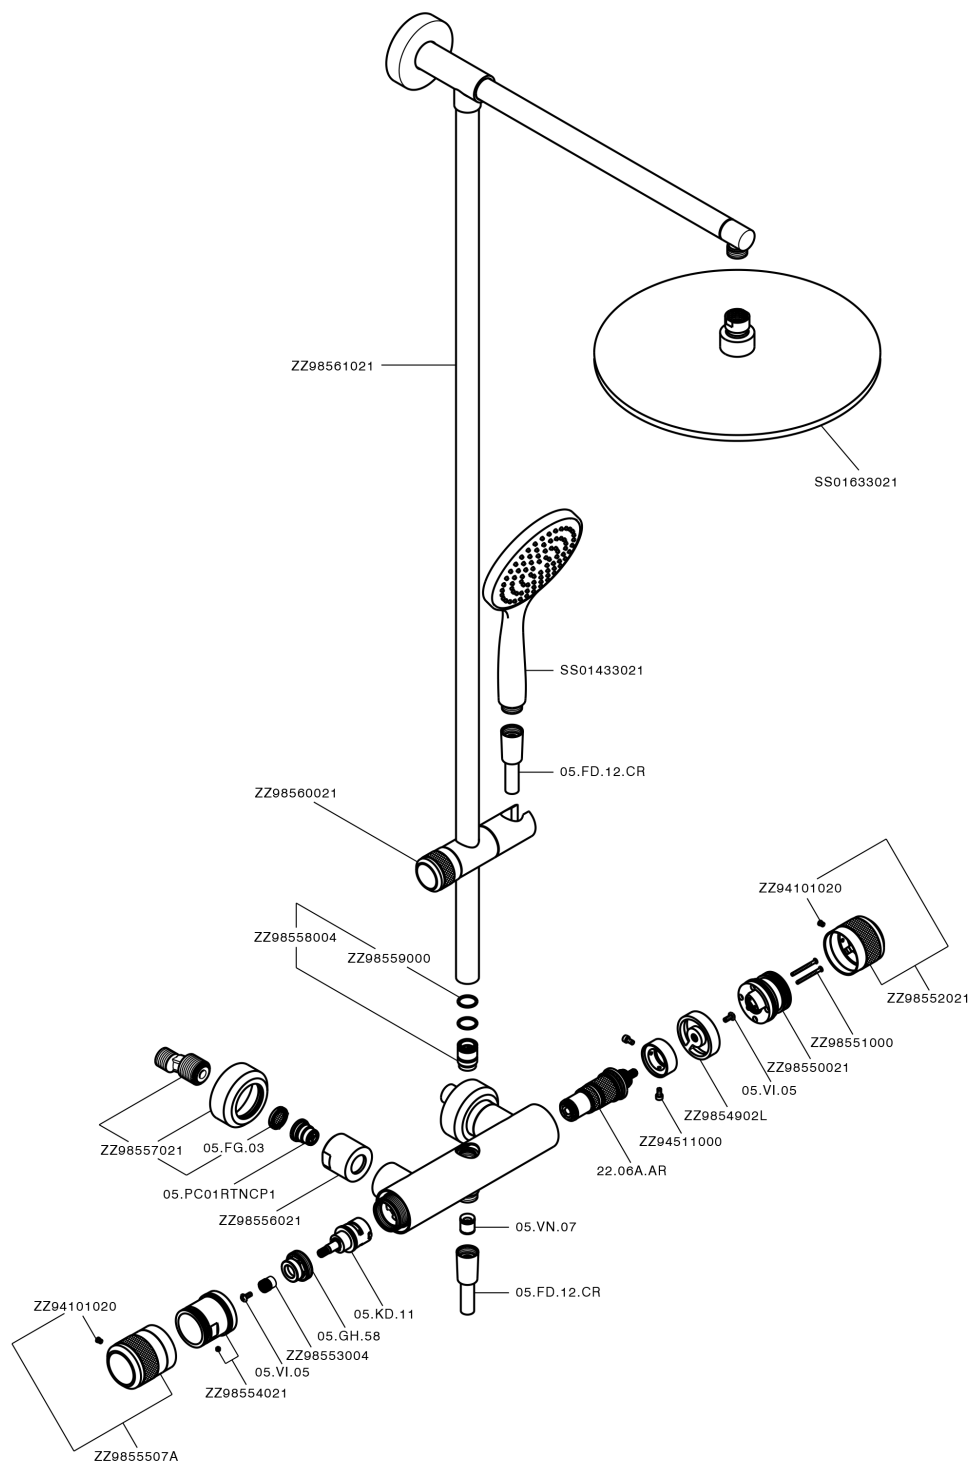

2-function Thermostatic shower set COLUMNS_CRC78020

CRC78020

<https://en.huberitalia.com/2-function-thermostatic-shower-set-columns-crc78020>

2025-01-05