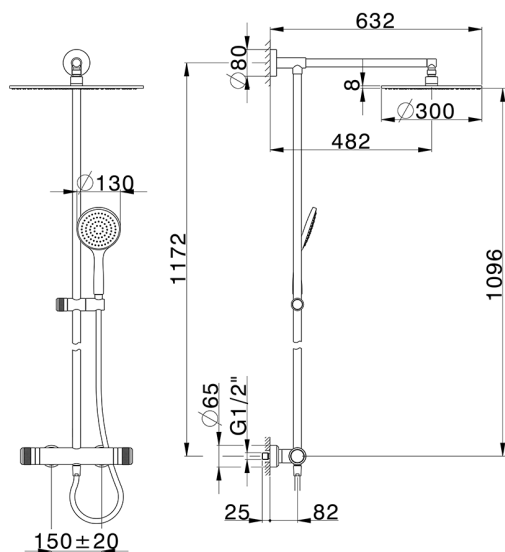

## 2-function Thermostatic shower set COLUMNS\_CRC78020

MODEL **CRC78020**

2-function Thermostatic shower set, 2-outlet devia stop, not adjustable column, sliding handshower holder, 130 mm ABS Emotion one spray handshower, D.300 mm 8 mm Brass thick round showerhead, 150 cm SUPREME smooth flexible hose

### CHARACTERISTICS

Cartridge Spare Parts **22.04A.AR - ZZ97279004**

**Argo 2 (long filter) Thermostatic Valve**

#### DeviaStop

The Huber Devia Stop technology allows to adjust the water flow and to direct it to the selected output point (overhead soaker, hand shower, etc).