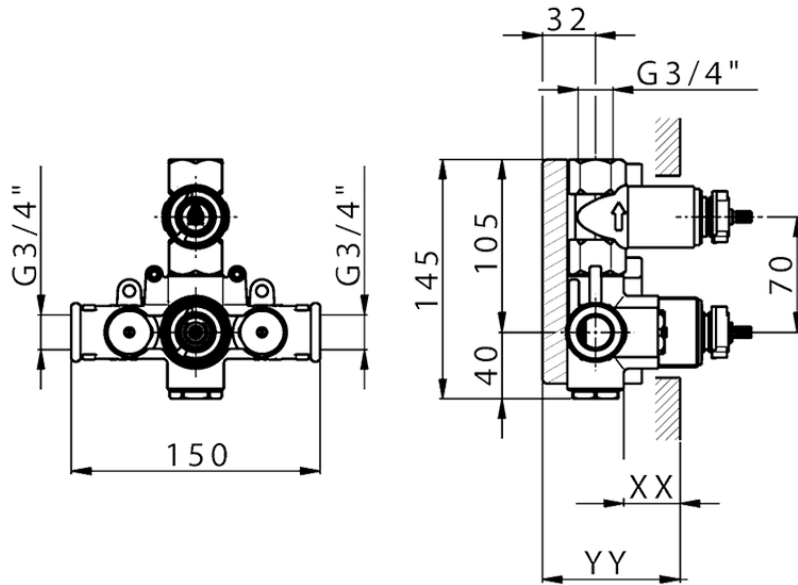

Exposed part for 1-outlet con.thermo.shower valve H3_H3007300

H3007300

<https://en.huberitalia.com/exposed-part-for-1-outlet-con-thermo-shower-valve-h3-h3007300>

Piastra/Plate/Plaque/Platte/Placa

2-3mm: XX 25-40 YY 76-91

10 mm: XX 16-31 YY 65-80

ZB007361

<https://en.huberitalia.com/1-outlet-concealed-thermostatic-shower-valve-concealed-zb007361>

Piastra/Plate/Plaque/Platte/Placa

2-3mm: XX 25-40 YY 76-91

10 mm: XX 16-31 YY 65-80

ZB007301

<https://en.huberitalia.com/1-outlet-concealed-thermostatic-shower-valve-concealed-zb007301>

2026-06-25