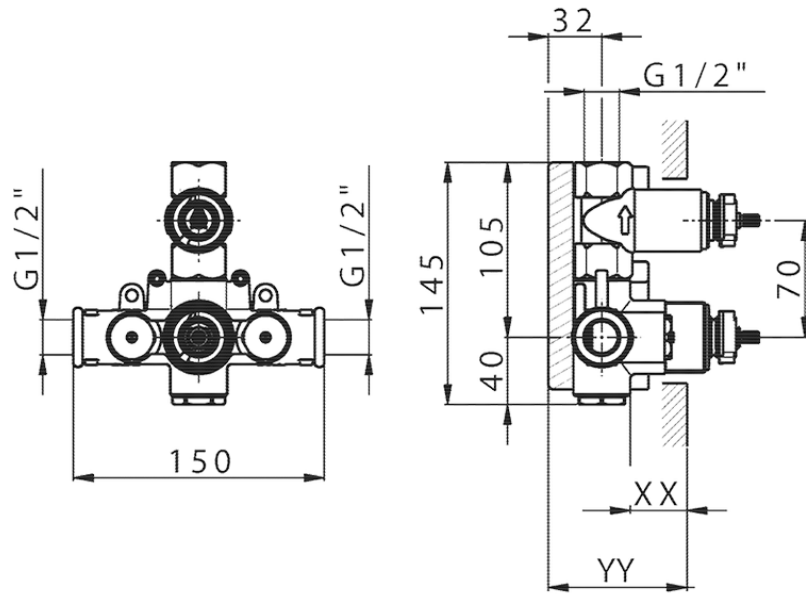

Exposed part for 1-outlet con.thermo.shower valve H3_H3007300

H3007300

<https://en.huberitalia.com/exposed-part-for-1-outlet-con-thermo-shower-valve-h3-h3007300>

Piastra/Plate/Plaque/Platte/Placa

2-3mm: XX 25-40 YY 76-91

10 mm: XX 16-31 YY 65-80

ZB007361

<https://en.huberitalia.com/1-outlet-concealed-thermostatic-shower-valve-concealed-zb007361>

Piastra/Plate/Plaque/Platte/Placa

2-3mm: XX 25-40 YY 76-91

10 mm: XX 16-31 YY 65-80

ZB007301

<https://en.huberitalia.com/1-outlet-concealed-thermostatic-shower-valve-concealed-zb007301>

2026-04-08