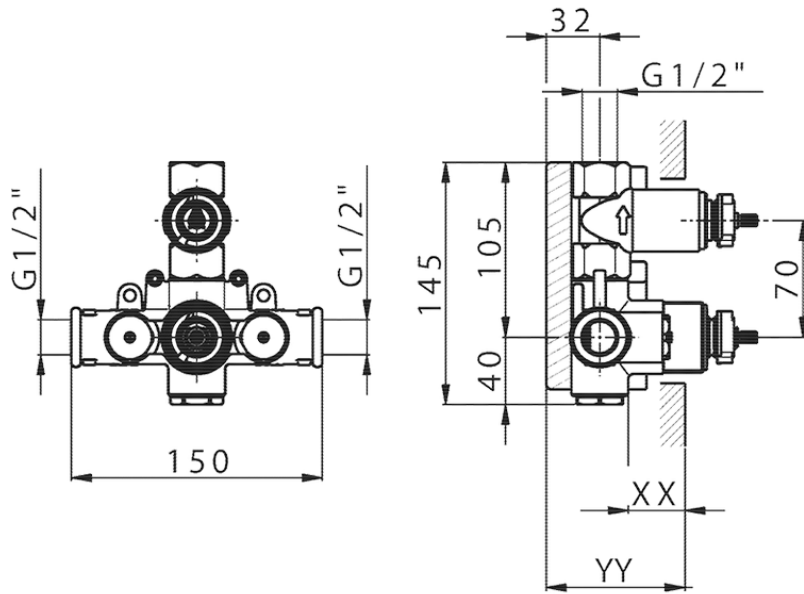

Exposed part for 1-outlet con.thermo.shower valve H3_H3007300

H3007300

<https://en.huberitalia.com/exposed-part-for-1-outlet-con-thermo-shower-valve-h3-h3007300>

Piastra/Plate/Plaque/Platte/Placa

2-3mm: XX 25-40 YY 76-91

10 mm: XX 16-31 YY 65-80

ZB007361

<https://en.huberitalia.com/1-outlet-concealed-thermostatic-shower-valve-concealed-zb007361>

Piastra/Plate/Plaque/Platte/Placa

2-3mm: XX 25-40 YY 76-91

10 mm: XX 16-31 YY 65-80

ZB007301

<https://en.huberitalia.com/1-outlet-concealed-thermostatic-shower-valve-concealed-zb007301>

2026-06-25