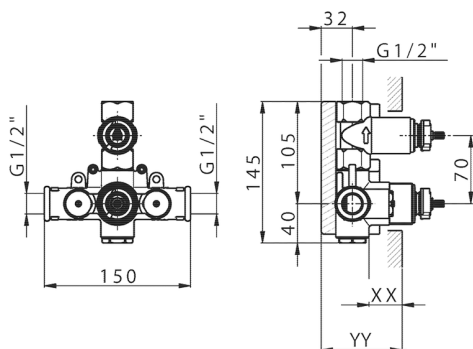

CHARACTERISTICS

Installation	Concealed
Cartridge Spare Parts	23.51A.HF
HF Thermostatic Valve	
Concealed	1

Piastra/Plate/Plaque/Platte/Placa

2-3mm: XX 25-40 YY 76-91

10 mm: XX 16-31 YY 65-80

Thermostatic

The Huber thermostatic is your personal water manager, helping you to handle, control and save water and energy.

1-outlet Concealed thermostatic shower valve CONCEALED_ZB007301

MODEL **ZB007301**

1-outlet Concealed thermostatic shower valve, with stopvalve, without trim kit

AVAILABLE FINISHINGS

CHARACTERISTICS

Installation **Concealed**

Cartridge Spare Parts **24.04A.PP**

8x20 Plus P Thermostatic Valve

Concealed **1**

Piastra/Plate/Plaque/Platte/Placa

2-3mm: XX 25-40 YY 76-91

10 mm: XX 16-31 YY 65-80

Thermostatic

The Huber thermostatic is your personal water manager, helping you to handle, control and save water and energy.