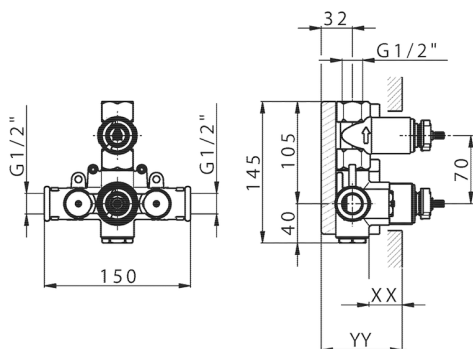

## 1-outlet Concealed thermostatic shower valve CONCEALED\_ZB007301

MODEL **ZB007301**

1-outlet Concealed thermostatic shower valve, with stopvalve, without trim kit

AVAILABLE FINISHINGS

**04** 04 Without finishing

CHARACTERISTICS

Installation **Concealed**

Cartridge Spare Parts **24.04A.PP**

**8x20 Plus P Thermostatic Valve**

Concealed **1**

Piastra/Plate/Plaque/Platte/Placa

2-3mm: XX 25-40 YY 76-91

10 mm: XX 16-31 YY 65-80