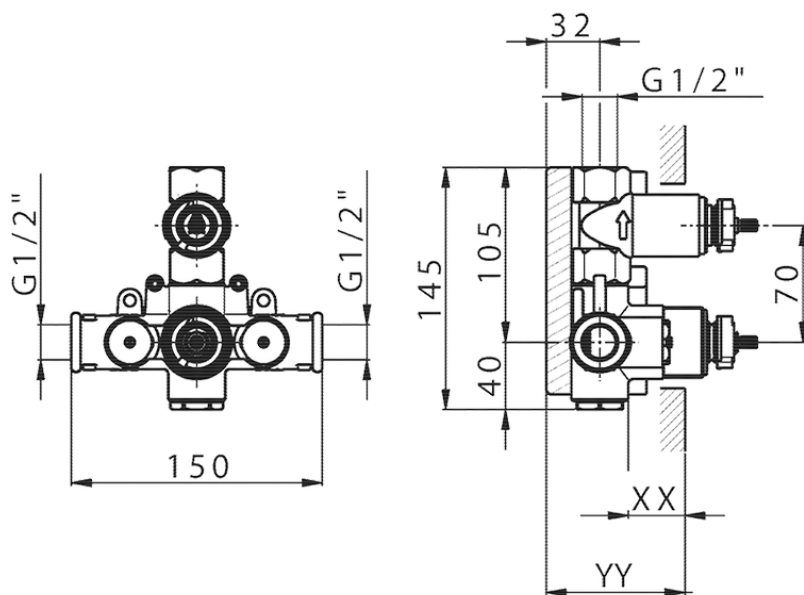

Exposed part for 1-outlet con.thermo.shower valve H3_H3007300

H3007300

<https://en.huberitalia.com/exposed-part-for-1-outlet-con-thermo-shower-valve-h3-h3007300>

Piastra/Plate/Plaque/Platte/Placa

2-3mm: XX 25-40 YY 76-91

10 mm: XX 16-31 YY 65-80

ZB007361

<https://en.huberitalia.com/1-outlet-concealed-thermostatic-shower-valve-concealed-zb007361>

Piastra/Plate/Plaque/Platte/Placa

2-3mm: XX 25-40 YY 76-91

10 mm: XX 16-31 YY 65-80

ZB007301

<https://en.huberitalia.com/1-outlet-concealed-thermostatic-shower-valve-concealed-zb007301>

2026-05-25