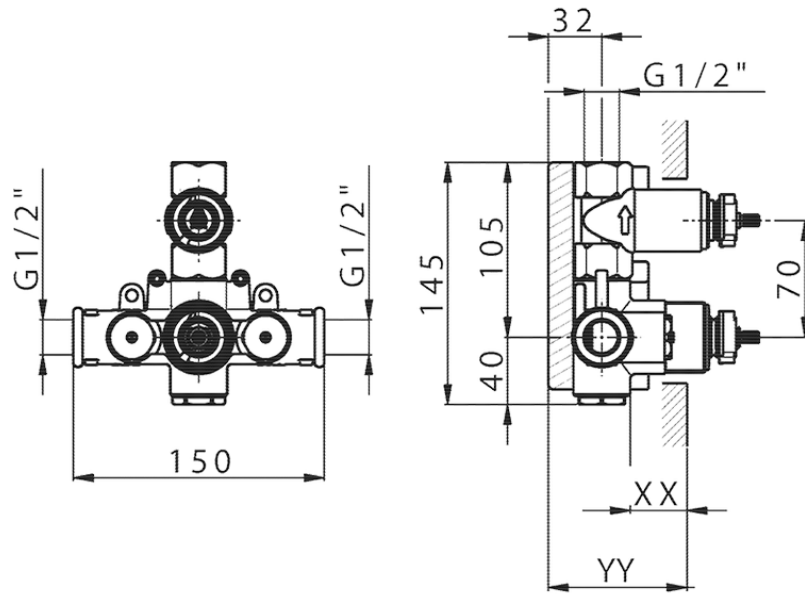

## Exposed part for 1-outlet con.thermo.shower valve H3\_H3007300

H3007300

<https://en.huberitalia.com/exposed-part-for-1-outlet-con-thermo-shower-valve-h3-h3007300>

Piastra/Plate/Plaque/Platte/Placa

2-3mm: XX 25-40 YY 76-91

10 mm: XX 16-31 YY 65-80

ZB007361

<https://en.huberitalia.com/1-outlet-concealed-thermostatic-shower-valve-concealed-zb007361>

Piastra/Plate/Plaque/Platte/Placa

2-3mm: XX 25-40 YY 76-91

10 mm: XX 16-31 YY 65-80

ZB007301

<https://en.huberitalia.com/1-outlet-concealed-thermostatic-shower-valve-concealed-zb007301>

2026-06-19