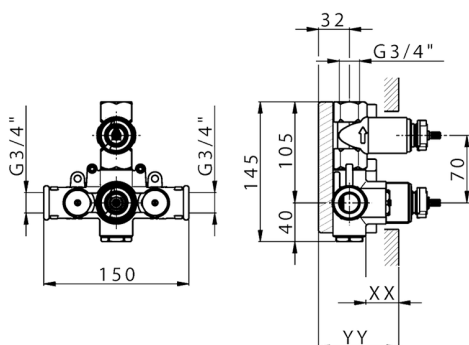

Piastra/Plate/Plaque/Platte/Placa

2-3mm: XX 25-40 YY 76-91

10 mm: XX 16-31 YY 65-80

Thermostatic

The Huber thermostatic is your personal water manager, helping you to handle, control and save water and energy.