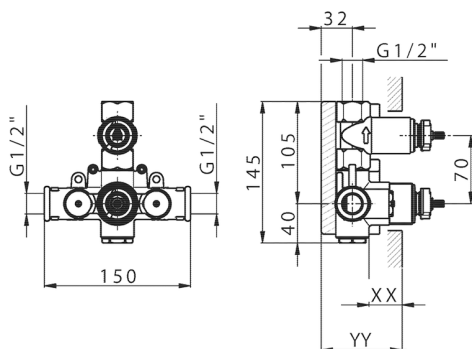

1-outlet Concealed thermostatic shower valve CONCEALED_ZB007301

MODEL **ZB007301**

1-outlet Concealed thermostatic shower valve, with stopvalve, without trim kit

AVAILABLE FINISHINGS

04 04 Without finishing

CHARACTERISTICS

Installation **Concealed**

Cartridge Spare Parts **24.04A.PP**

8x20 Plus P Thermostatic Valve

Concealed **1**

Piastra/Plate/Plaque/Platte/Placa

2-3mm: XX 25-40 YY 76-91

10 mm: XX 16-31 YY 65-80

Thermostatic

The Huber thermostatic is your personal water manager, helping you to handle, control and save water and energy.

2026-06-19