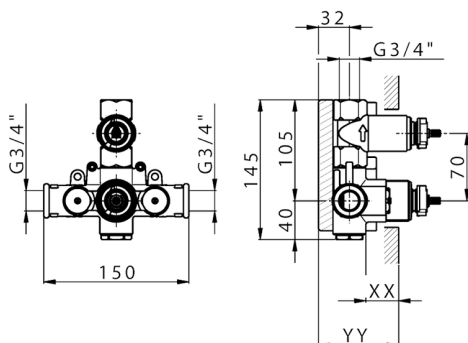

1-outlet Concealed thermostatic shower valve CONCEALED_ZB007361

MODEL **ZB007361**

1-outlet Concealed thermostatic shower valve, stopvalve with 3/4" outlet, without trim kit

AVAILABLE FINISHINGS

04 04 Without finishing

CHARACTERISTICS

Installation	Concealed
Cartridge Spare Parts	23.51A.HF
HF Thermostatic Valve	
Concealed	1

Piastra/Plate/Plaque/Platte/Placa

2-3mm: XX 25-40 YY 76-91

10 mm: XX 16-31 YY 65-80

Thermostatic

The Huber thermostatic is your personal water manager, helping you to handle, control and save water and energy.