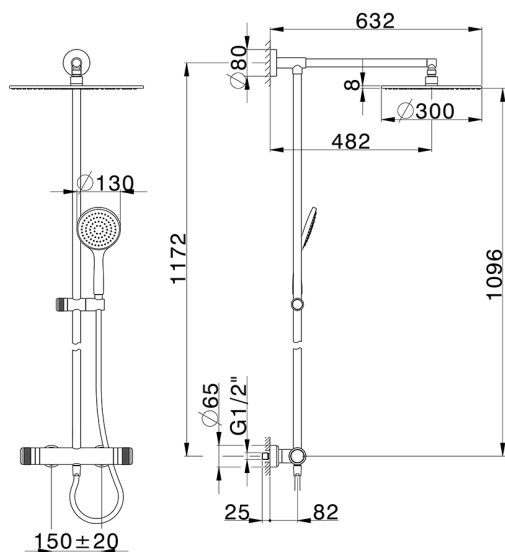

2-function Thermostatic shower set CHRONOS_CRC78020

MODEL **CRC78020**

2-function Thermostatic shower set, 2-outlet devia stop, not adjustable column, sliding handshower holder, 130 mm ABS Emotion one spray handshower, D.300 mm 8 mm Brass thick round showerhead, 150 cm SUPREME smooth flexible hose

AVAILABLE FINISHINGS

- **21** 21 Chrome
- **2F** 2F Brushed Nickel
- **2Q** 2Q Black Titanium

CHARACTERISTICS

Cartridge Spare Parts **22.04A.AR - ZZ97279004**

Argo 2 (long filter) Thermostatic Valve

DeviaStop

The Huber Devia Stop technology allows to adjust the water flow and to direct it to the selected output point (overhead soaker, hand shower, etc).

SafeTouch

The Huber SafeTouch system maintains the mixer body cool to the touch during operation.

Thermostatic

The Huber thermostatic is your personal water manager, helping you to handle, control and save water and energy.