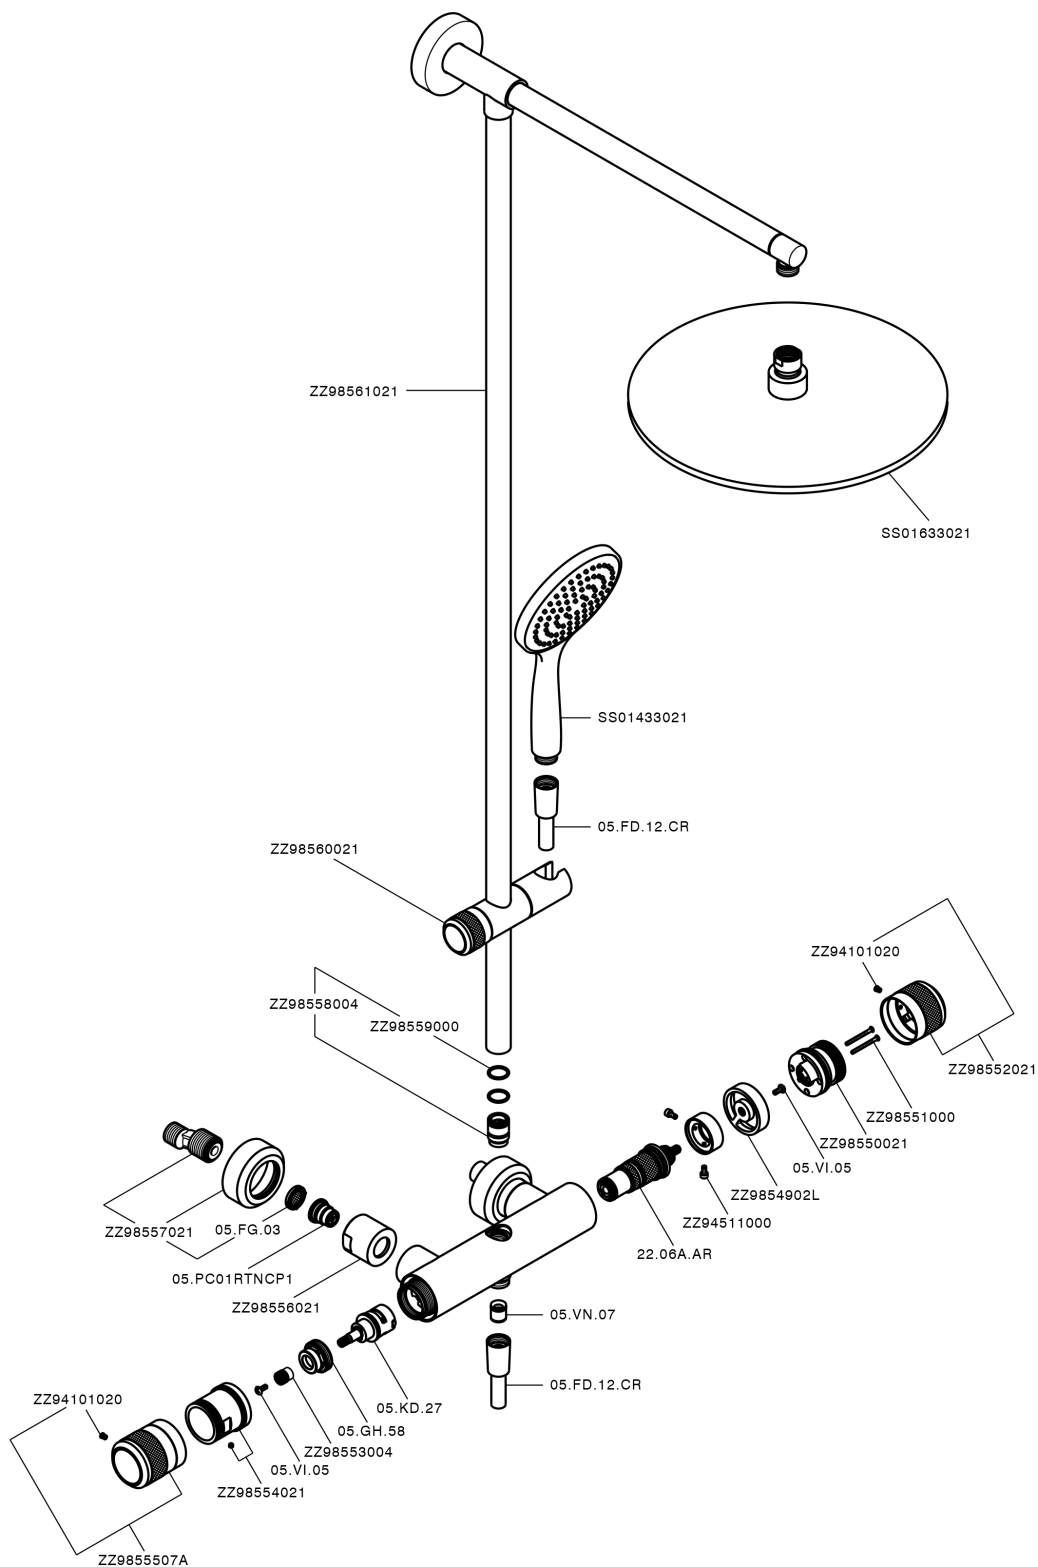

2-function Thermostatic shower set CHRONOS_CRC78020

MODEL **CRC78020**

2-function Thermostatic shower set, 2-outlet devia stop, not adjustable column, sliding handshower holder, 130 mm ABS Emotion one spray handshower, D.300 mm 8 mm Brass thick round showerhead, 150 cm SUPREME smooth flexible hose

AVAILABLE FINISHINGS

-  **21** 21 Chrome
-  **2F** 2F Brushed Nickel
-  **2Q** 2Q Black Titanium

CHARACTERISTICS

Cartridge Spare Parts **22.04A.AR - ZZ97279004**

Argo 2 (long filter) Thermostatic Valve

DeviaStop

The Huber Devia Stop technology allows to adjust the water flow and to direct it to the selected output point (overhead soaker, hand shower, etc).

SafeTouch

The Huber SafeTouch system maintains the mixer body cool to the touch during operation.

Thermostatic

The Huber thermostatic is your personal water manager, helping you to handle, control and save water and energy.

2-function Thermostatic shower set CHRONOS_CRC78020

CRC78020

<https://en.huberitalia.com/2-function-thermostatic-shower-set-chronos-crc78020>