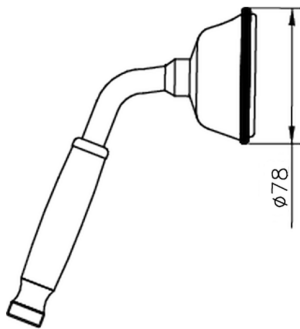

Victorian handshower SHOWER_05.DO.04H.

MODEL **05.DO.04H.**

Victorian handshower, Brass 78 mm one spray

AVAILABLE FINISHINGS

-  **AG** AG Antique Gold
-  **BA** BA Old Bronze
-  **CR** CR Chrome
-  **2W** 2W Brushed Gold