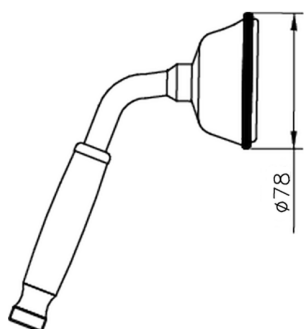

Victorian handshower SHOWER_05.DO.04H.

MODEL **05.DO.04H.**

Victorian handshower, Brass 78 mm one spray

AVAILABLE FINISHINGS

- 
AG AG Antique Gold
- 
BA BA Old Bronze
- 
CR CR Chrome
- 
2W 2W Brushed Gold