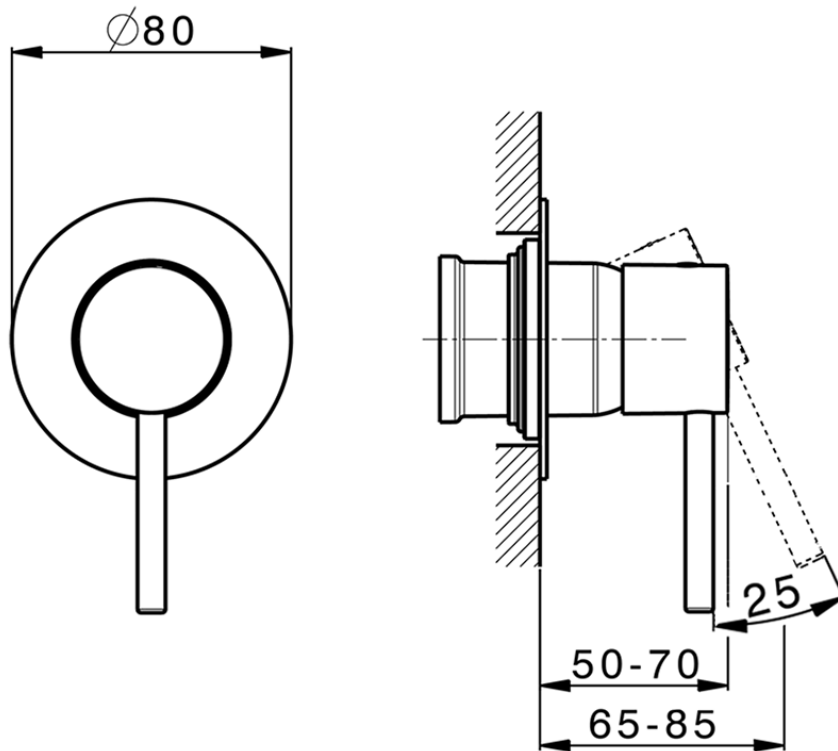

## Exposed part for concealed S.L. shower valve M32\_MT003000

MT003000

<https://en.huberitalia.com/exposed-part-for-concealed-s-l-shower-valve-m32-mt003000>

Piastra/Plate/Plaque/Platte/Placa  
 2-3mm: XX 27-47 YY 54-74  
 10mm: XX 16-40 YY 43-68

ZB005301

<https://en.huberitalia.com/concealed-single-lever-shower-mixer-concealed-zb005301>

Piastra/Plate/Plaque/Platte/Placa

2-3mm: XX 27-47 YY 54-74

10mm: XX 16-40 YY 43-68

ZB005300

<https://en.huberitalia.com/concealed-single-lever-shower-valve-concealed-zb005300>