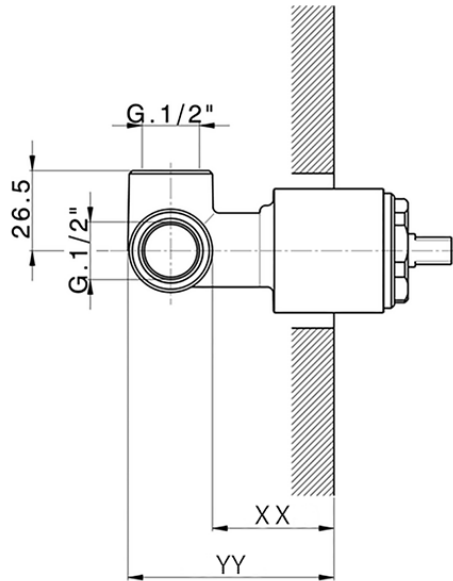

## Exposed part for concealed S.L. shower valve M32\_MT003000

MT003000

<https://en.huberitalia.com/exposed-part-for-concealed-s-l-shower-valve-m32-mt003000>

Piastra/Plate/Plaque/Platte/Placa  
 2-3mm: XX 27-47 YY 54-74  
 10mm: XX 16-40 YY 43-68

ZB005301

<https://en.huberitalia.com/concealed-single-lever-shower-mixer-concealed-zb005301>

Piastra/Plate/Plaque/Platte/Placa

2-3mm: XX 27-47 YY 54-74

10mm: XX 16-40 YY 43-68

ZB005300

<https://en.huberitalia.com/concealed-single-lever-shower-valve-concealed-zb005300>