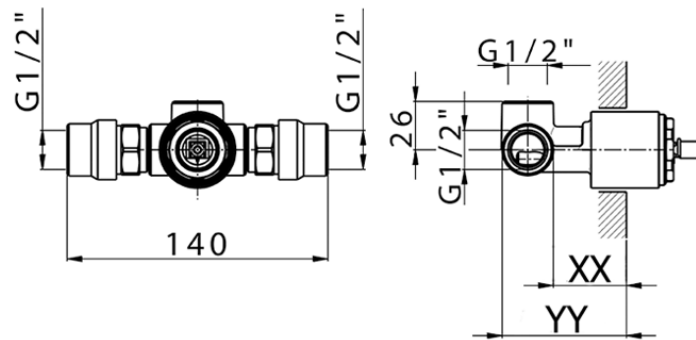

## Exposed part for concealed S.L. shower valve M32\_MT003000

MT003000

<https://en.huberitalia.com/exposed-part-for-concealed-s-l-shower-valve-m32-mt003000>

Piastra/Plate/Plaque/Platte/Placa  
 2-3mm: XX 27-47 YY 54-74  
 10mm: XX 16-40 YY 43-68

ZB005301

<https://en.huberitalia.com/concealed-single-lever-shower-mixer-concealed-zb005301>

Piastra/Plate/Plaque/Platte/Placa

2-3mm: XX 27-47 YY 54-74

10mm: XX 16-40 YY 43-68

ZB005300

<https://en.huberitalia.com/concealed-single-lever-shower-valve-concealed-zb005300>