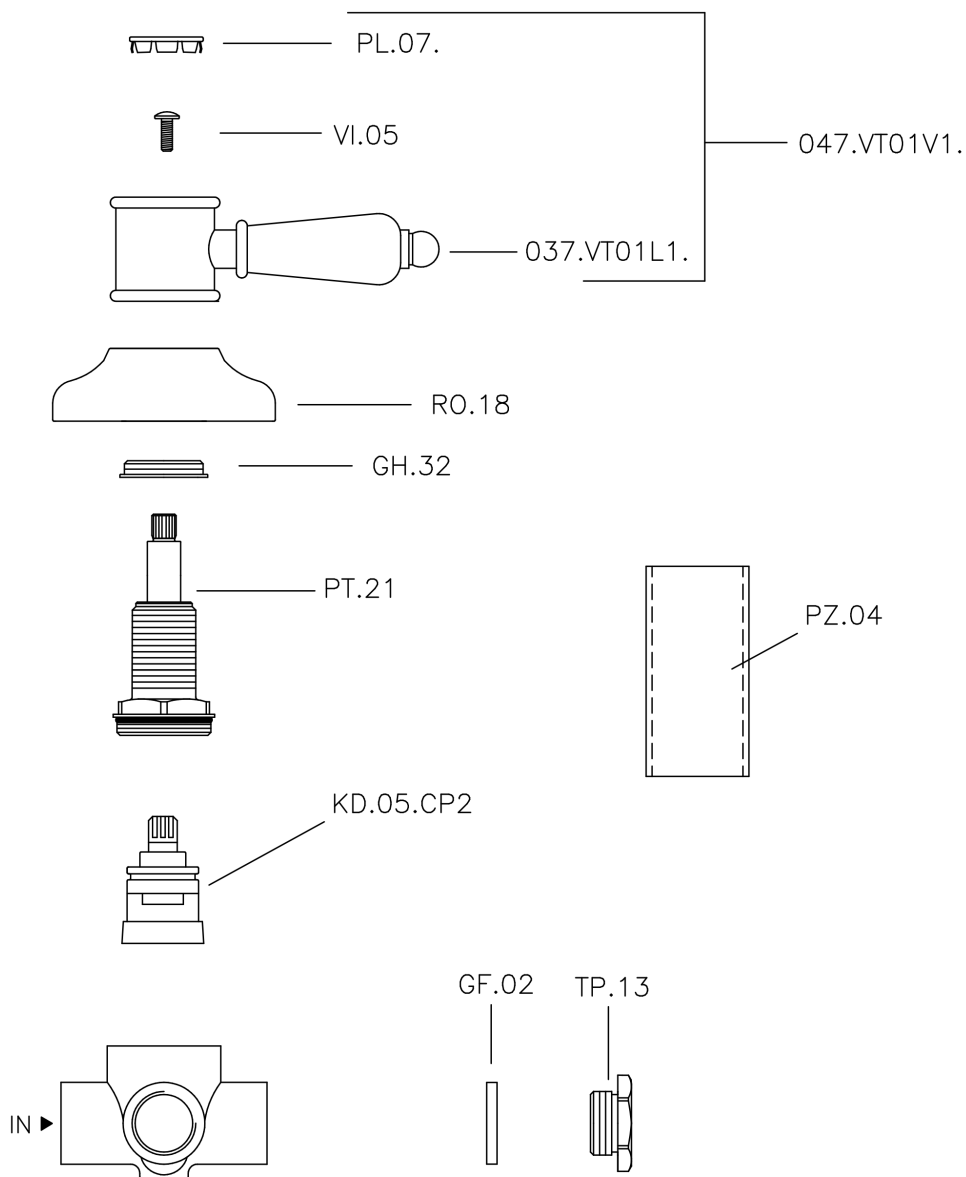

Concealed 2-outlet diverter VICTORIAN_653.VT01H.

MODEL **653.VT01H.**

Concealed 2-outlet diverter, 1/2" F outlet

AVAILABLE FINISHINGS

AG AG Antique Gold

BA BA Old Bronze

CR CR Chrome

NS NS Brushed Nickel

2W 2W Brushed Gold

CHARACTERISTICS

Installation

Concealed

Concealed 2-outlet diverter VICTORIAN_653.VT01H.

653.VT01H.

<https://en.huberitalia.com/concealed-2-outlet-diverter-victorian-653-vt01h>

2026-05-02