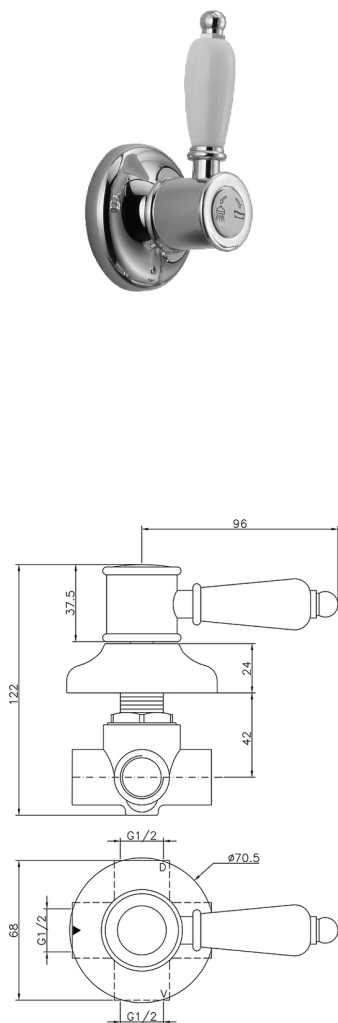

Concealed 2-outlet diverter VICTORIAN_653.VT01H.

MODEL **653.VT01H.**

Concealed 2-outlet diverter, 1/2" F outlet

AVAILABLE FINISHINGS

AG AG Antique Gold

BA BA Old Bronze

CR CR Chrome

NS NS Brushed Nickel

2W 2W Brushed Gold

CHARACTERISTICS

Installation

Concealed

Concealed 2-outlet diverter VICTORIAN_653.VT01H.

653.VT01H.

<https://en.huberitalia.com/concealed-2-outlet-diverter-victorian-653-vt01h>

2026-05-02