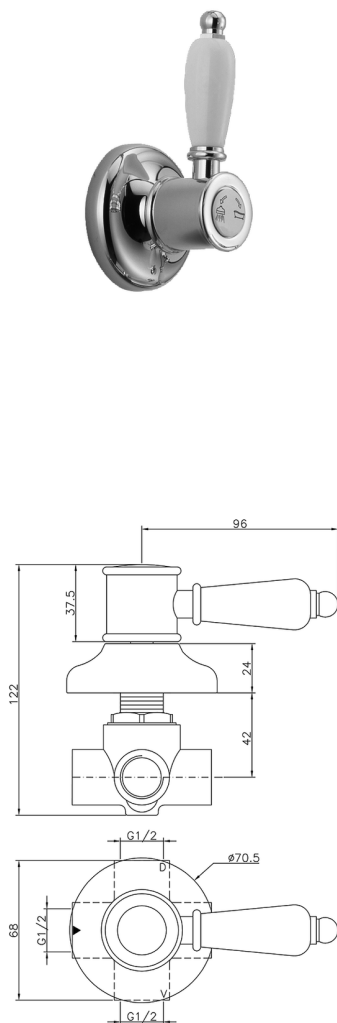

## Concealed 2-outlet diverter VICTORIAN\_653.VT01H.

MODEL **653.VT01H.**

Concealed 2-outlet diverter, 1/2" F outlet

### AVAILABLE FINISHINGS

**AG** AG Antique Gold

**BA** BA Old Bronze

**CR** CR Chrome

**NS** NS Brushed Nickel

**2W** 2W Brushed Gold

## Concealed 2-outlet diverter VICTORIAN\_653.VT01H.

653.VT01H.

<https://en.huberitalia.com/concealed-2-outlet-diverter-victorian-653-vt01h>

2026-06-13