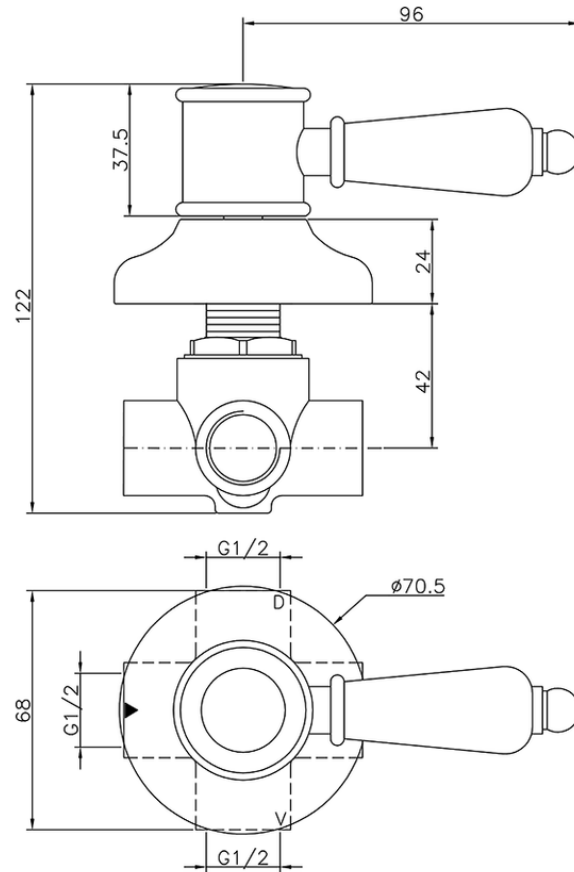

Concealed 2-outlet diverter VICTORIAN_653.VT01H.

653.VT01H.

<https://en.huberitalia.com/concealed-2-outlet-diverter-victorian-653-vt01h>

2026-04-06