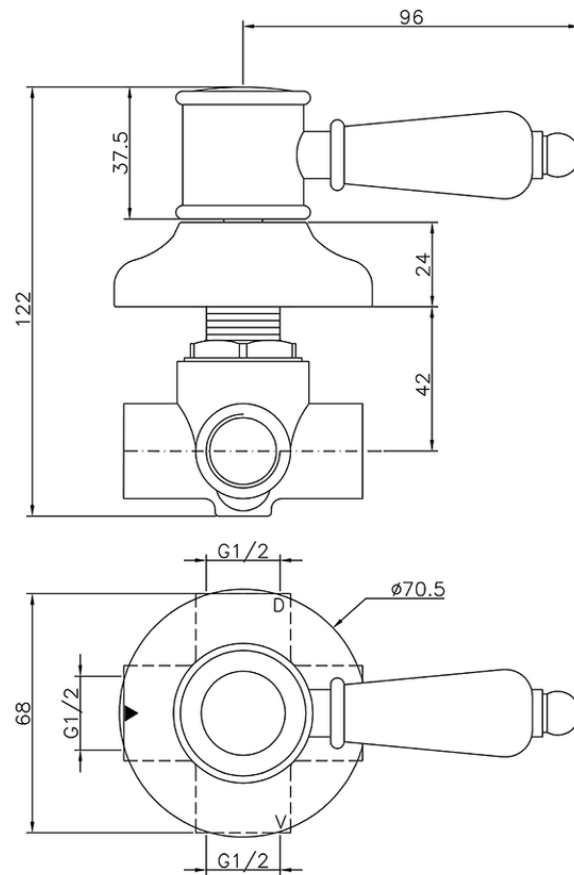

Concealed 2-outlet diverter VICTORIAN_653.VT01H.

653.VT01H.

<https://en.huberitalia.com/concealed-2-outlet-diverter-victorian-653-vt01h>

2026-06-13