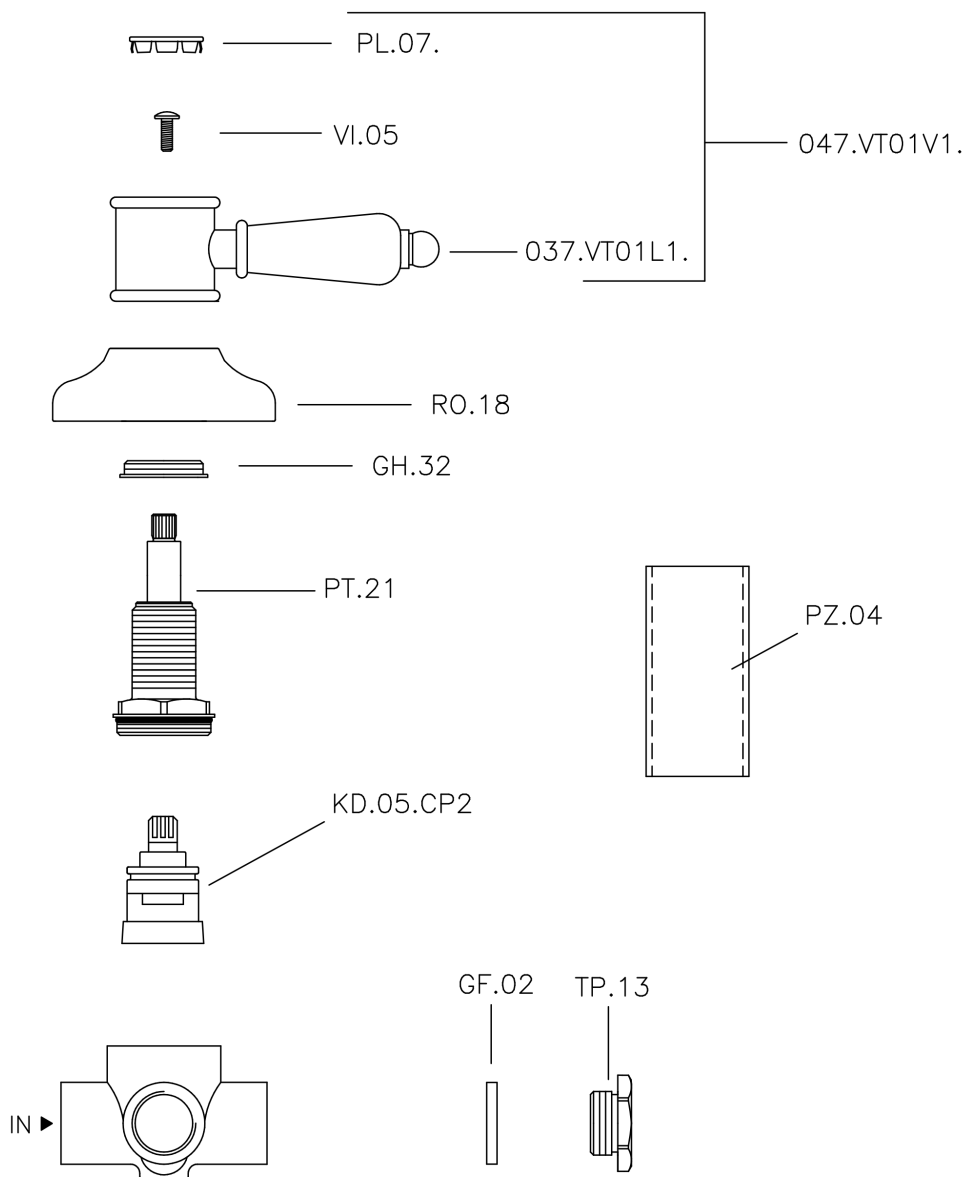

Concealed 2-outlet diverter VICTORIAN_653.VT01H.

653.VT01H.

<https://en.huberitalia.com/concealed-2-outlet-diverter-victorian-653-vt01h>

2026-05-02