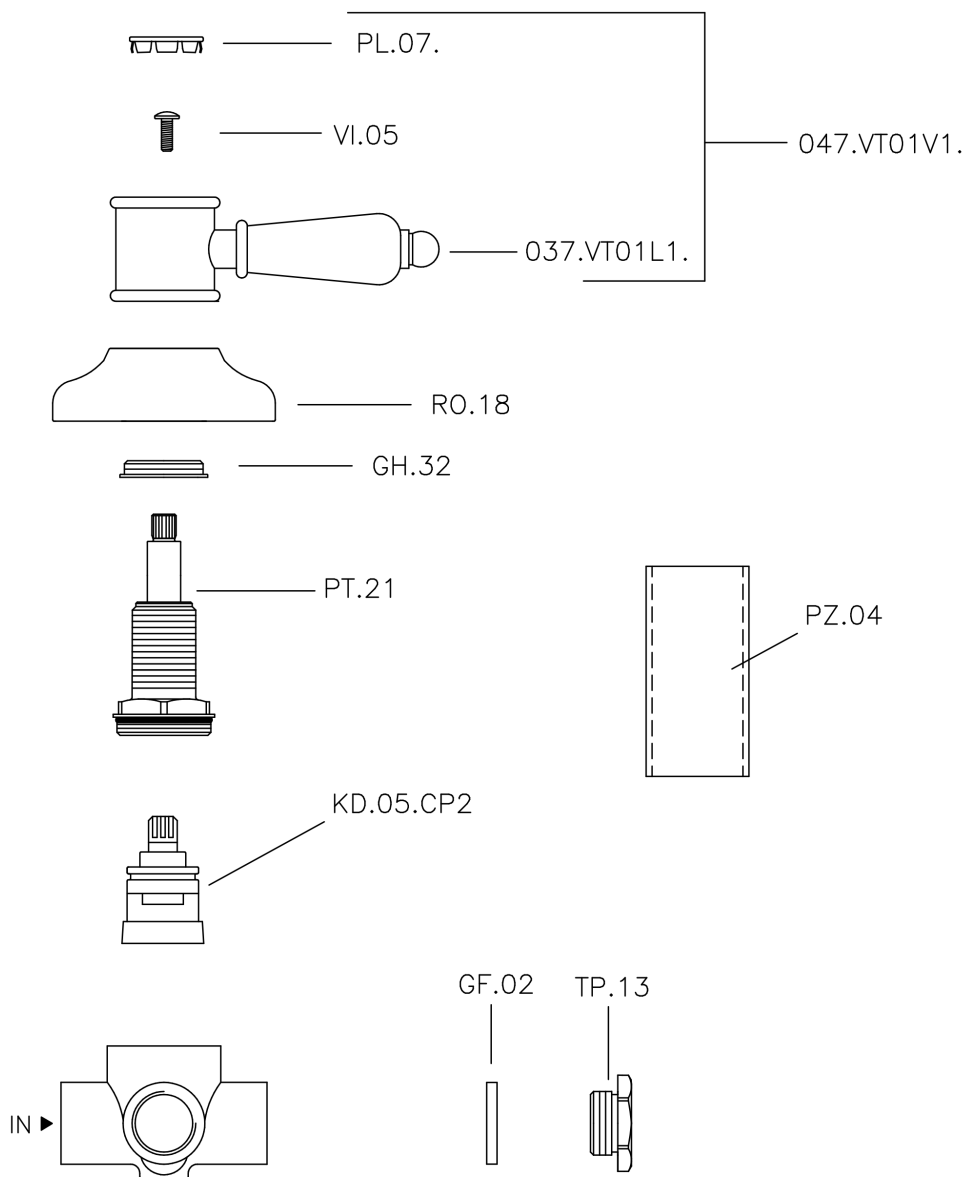

Concealed 2-outlet diverter VICTORIAN_653.VT01H.

653.VT01H.

<https://en.huberitalia.com/concealed-2-outlet-diverter-victorian-653-vt01h>

2026-04-06