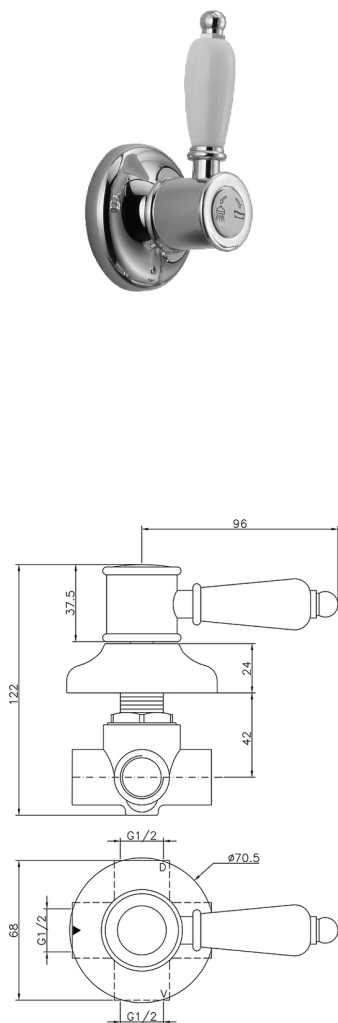

Concealed 2-outlet diverter VICTORIAN_653.VT01H.

MODEL **653.VT01H.**

Concealed 2-outlet diverter, 1/2" F outlet

AVAILABLE FINISHINGS

AG AG Antique Gold

BA BA Old Bronze

CR CR Chrome

NS NS Brushed Nickel

2W 2W Brushed Gold

CHARACTERISTICS

Installation

Concealed

Concealed 2-outlet diverter VICTORIAN_653.VT01H.

653.VT01H.

<https://en.huberitalia.com/concealed-2-outlet-diverter-victorian-653-vt01h>

2026-04-05