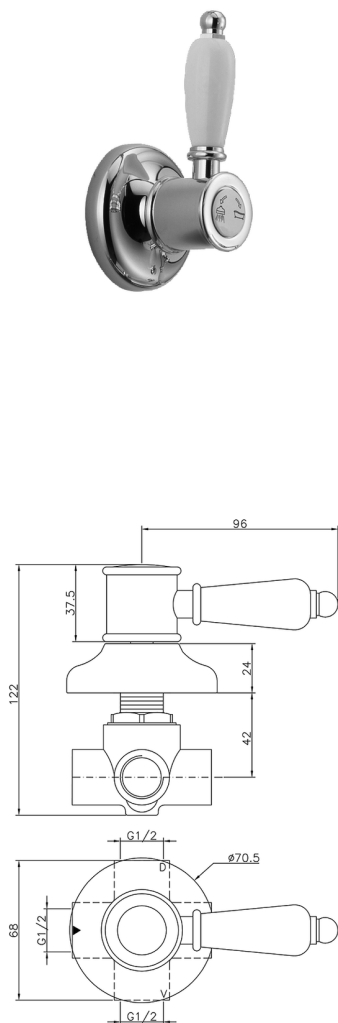

Concealed 2-outlet diverter VICTORIAN_653.VT01H.

MODEL **653.VT01H.**

Concealed 2-outlet diverter, 1/2" F outlet

AVAILABLE FINISHINGS

-  **AG** AG Antique Gold
-  **BA** BA Old Bronze
-  **CR** CR Chrome
-  **NS** NS Brushed Nickel
-  **2W** 2W Brushed Gold

CHARACTERISTICS

Installation **Concealed**

Concealed 2-outlet diverter VICTORIAN_653.VT01H.

653.VT01H.

<https://en.huberitalia.com/concealed-2-outlet-diverter-victorian-653-vt01h>

2026-06-13