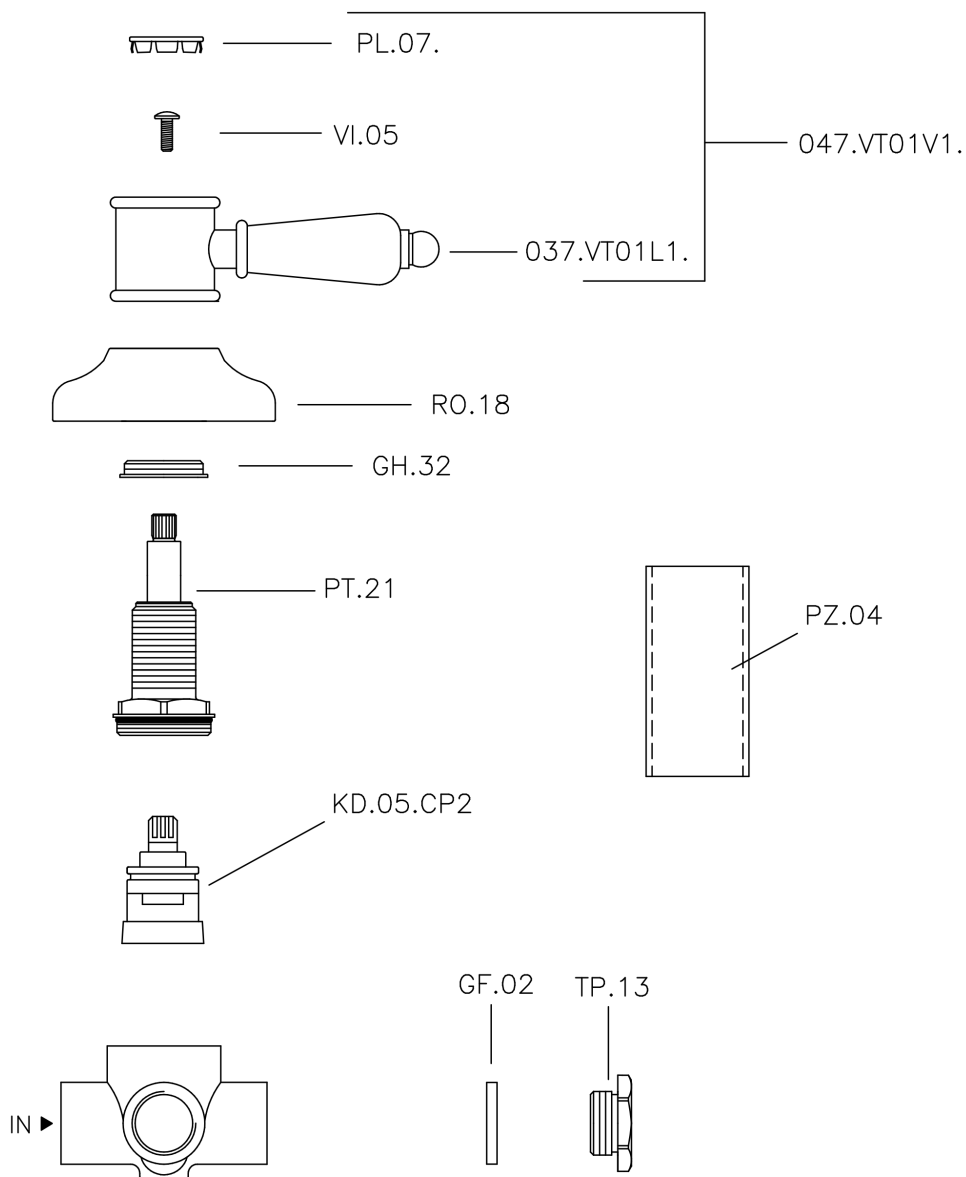

Concealed 2-outlet diverter VICTORIAN_653.VT01H.

MODEL **653.VT01H.**

Concealed 2-outlet diverter, 1/2" F outlet

AVAILABLE FINISHINGS

-  **AG** AG Antique Gold
-  **BA** BA Old Bronze
-  **CR** CR Chrome
-  **NS** NS Brushed Nickel
-  **2W** 2W Brushed Gold

CHARACTERISTICS

Installation **Concealed**

Concealed 2-outlet diverter VICTORIAN_653.VT01H.

653.VT01H.

<https://en.huberitalia.com/concealed-2-outlet-diverter-victorian-653-vt01h>

2026-06-13