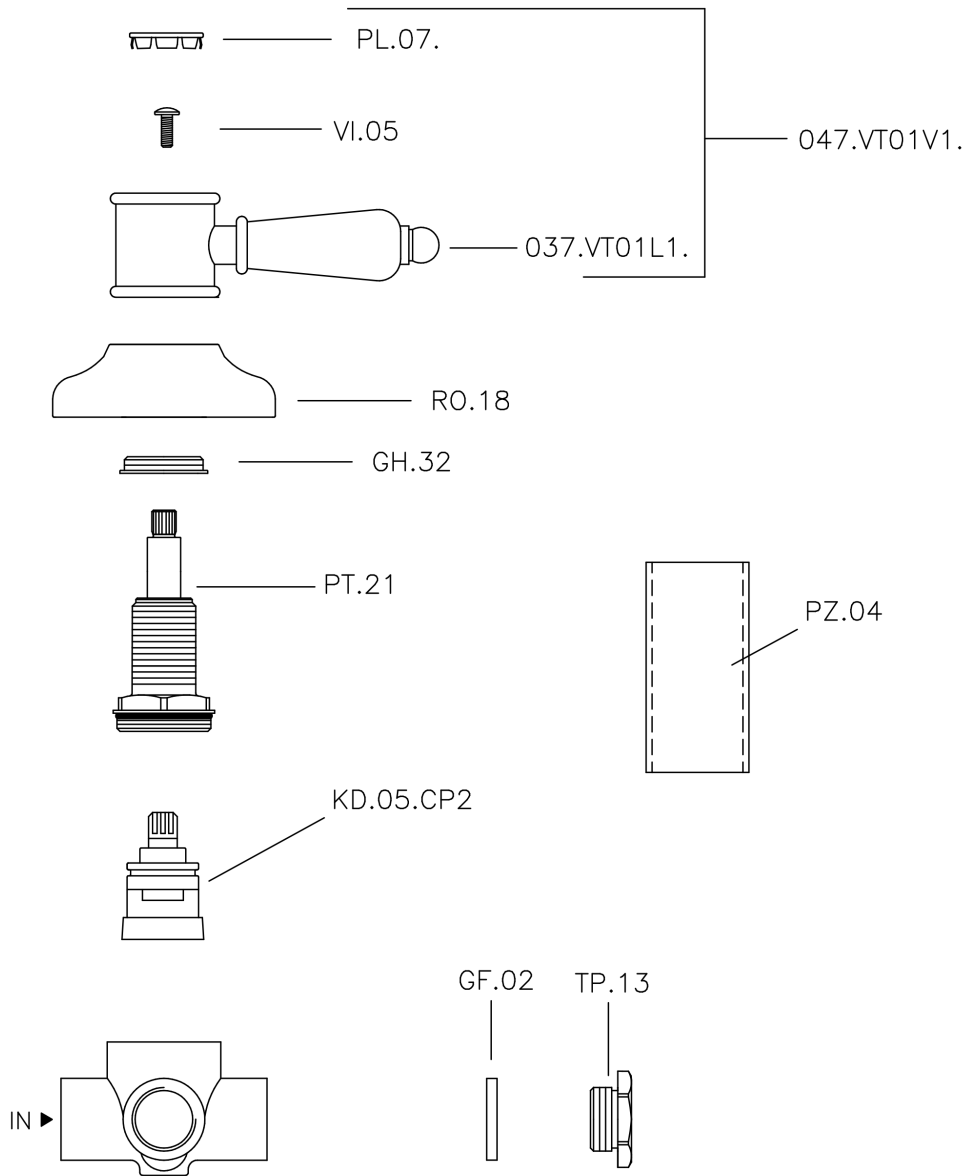

Concealed 2-outlet diverter VICTORIAN_653.VT01H.

MODEL **653.VT01H.**

Concealed 2-outlet diverter, 1/2" F outlet

AVAILABLE FINISHINGS

AG AG Antique Gold

BA BA Old Bronze

CR CR Chrome

NS NS Brushed Nickel

2W 2W Brushed Gold

CHARACTERISTICS

Installation

Concealed

Concealed 2-outlet diverter VICTORIAN_653.VT01H.

653.VT01H.

<https://en.huberitalia.com/concealed-2-outlet-diverter-victorian-653-vt01h>

2026-04-05