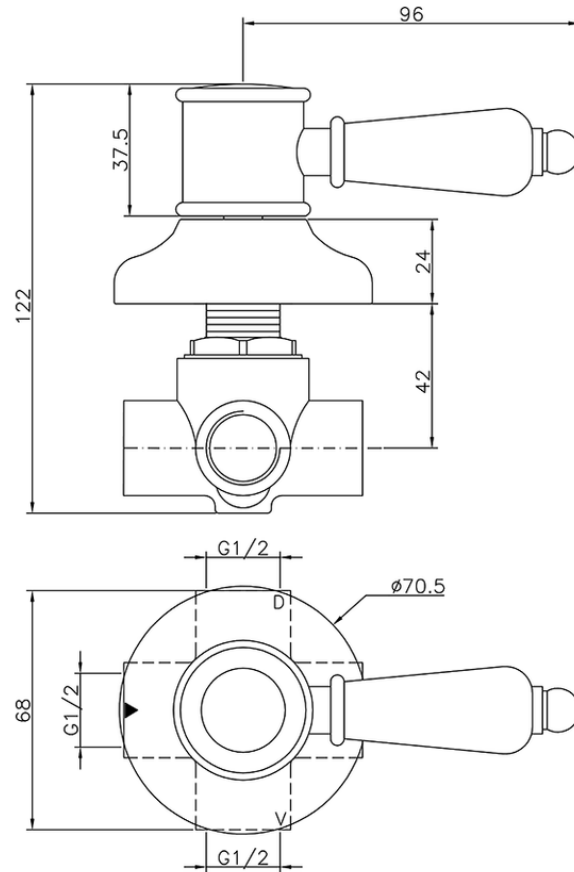

Concealed 2-outlet diverter VICTORIAN_653.VT01H.

653.VT01H.

<https://en.huberitalia.com/concealed-2-outlet-diverter-victorian-653-vt01h>

2026-06-06