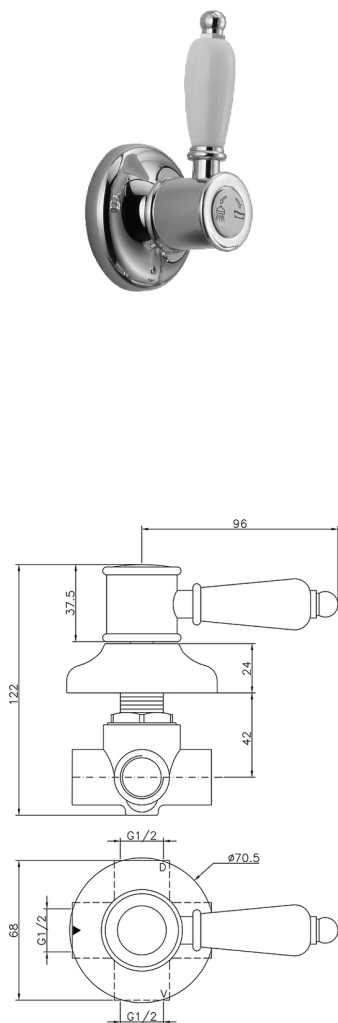

## Concealed 2-outlet diverter VICTORIAN\_653.VT01H.

MODEL **653.VT01H.**

Concealed 2-outlet diverter, 1/2" F outlet

### AVAILABLE FINISHINGS

**AG** AG Antique Gold

**BA** BA Old Bronze

**CR** CR Chrome

**NS** NS Brushed Nickel

**2W** 2W Brushed Gold

## Concealed 2-outlet diverter VICTORIAN\_653.VT01H.

653.VT01H.

<https://en.huberitalia.com/concealed-2-outlet-diverter-victorian-653-vt01h>

2026-06-28