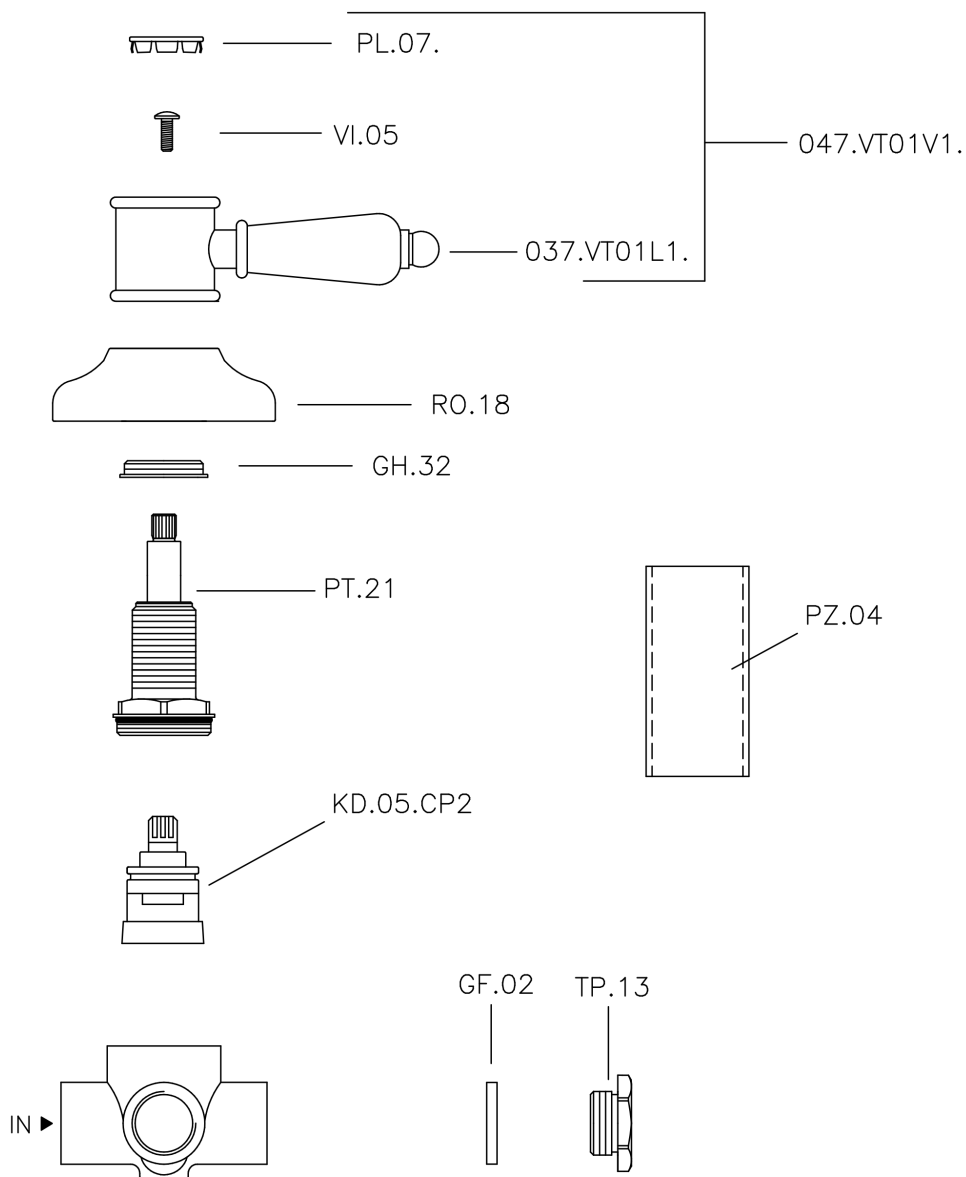

Concealed 2-outlet diverter VICTORIAN_653.VT01H.

MODEL **653.VT01H.**

Concealed 2-outlet diverter, 1/2" F outlet

AVAILABLE FINISHINGS

-  **AG** AG Antique Gold
-  **BA** BA Old Bronze
-  **CR** CR Chrome
-  **NS** NS Brushed Nickel
-  **2W** 2W Brushed Gold

CHARACTERISTICS

Installation **Concealed**

Concealed 2-outlet diverter VICTORIAN_653.VT01H.

653.VT01H.

<https://en.huberitalia.com/concealed-2-outlet-diverter-victorian-653-vt01h>

2026-06-06