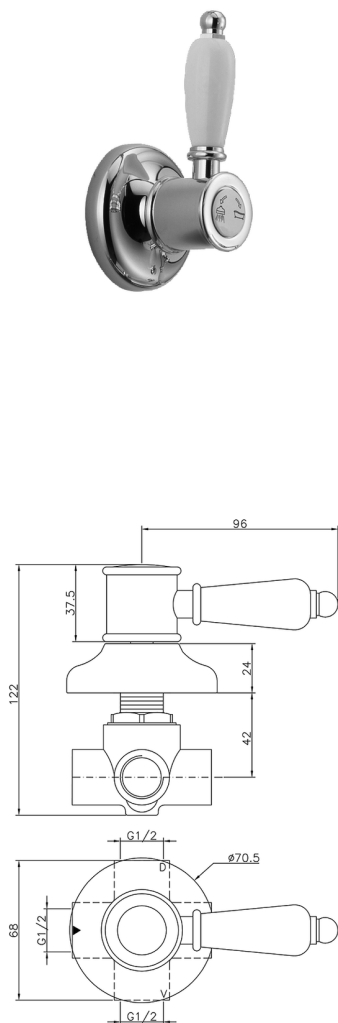

Concealed 2-outlet diverter VICTORIAN_653.VT01H.

MODEL **653.VT01H.**

Concealed 2-outlet diverter, 1/2" F outlet

AVAILABLE FINISHINGS

-  **AG** AG Antique Gold
-  **BA** BA Old Bronze
-  **CR** CR Chrome
-  **NS** NS Brushed Nickel
-  **2W** 2W Brushed Gold

CHARACTERISTICS

Installation **Concealed**

Concealed 2-outlet diverter VICTORIAN_653.VT01H.

653.VT01H.

<https://en.huberitalia.com/concealed-2-outlet-diverter-victorian-653-vt01h>

2026-06-06