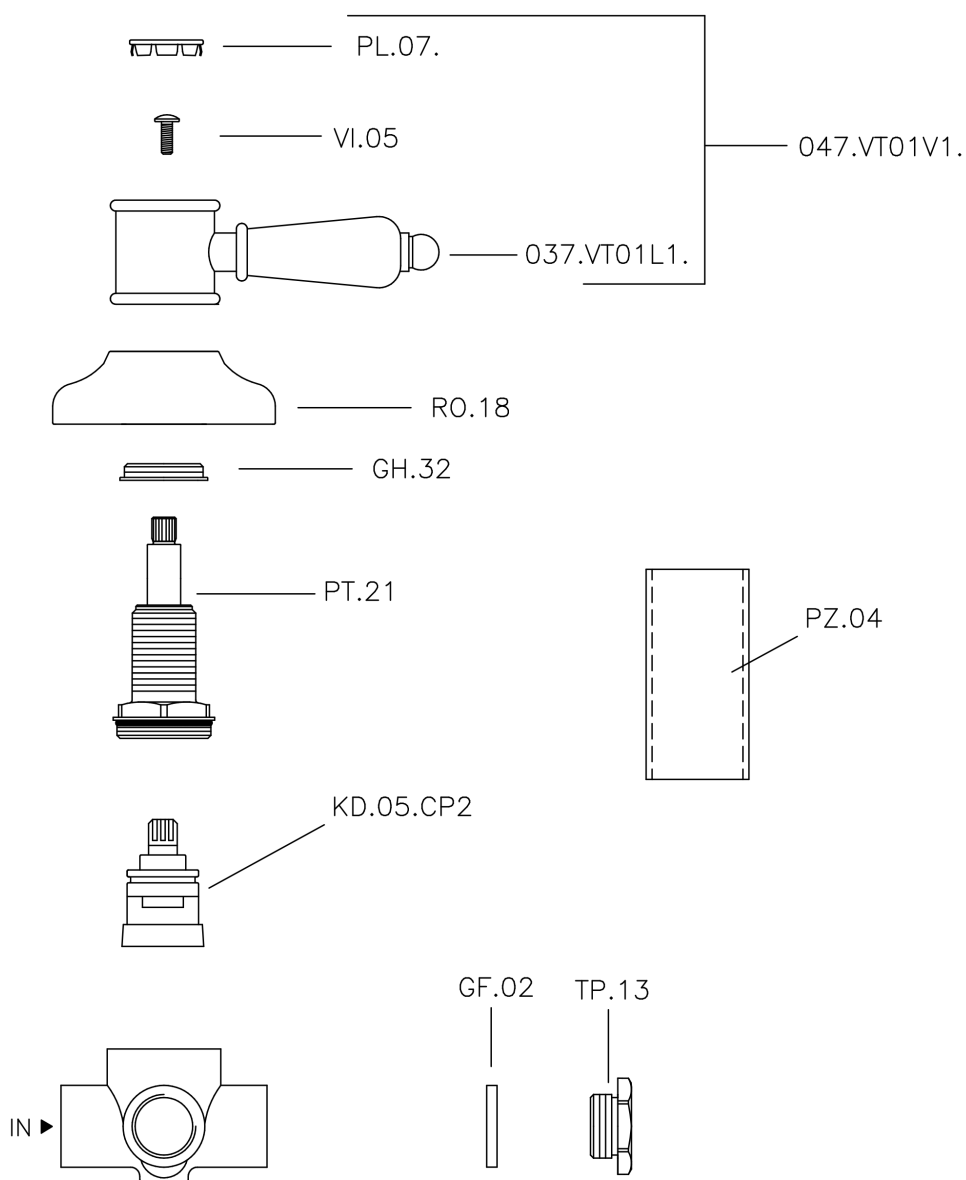

## Concealed 2-outlet diverter VICTORIAN\_653.VT01H.

MODEL **653.VT01H.**

Concealed 2-outlet diverter, 1/2" F outlet

## Concealed 2-outlet diverter VICTORIAN\_653.VT01H.

653.VT01H.

<https://en.huberitalia.com/concealed-2-outlet-diverter-victorian-653-vt01h>

2026-06-28