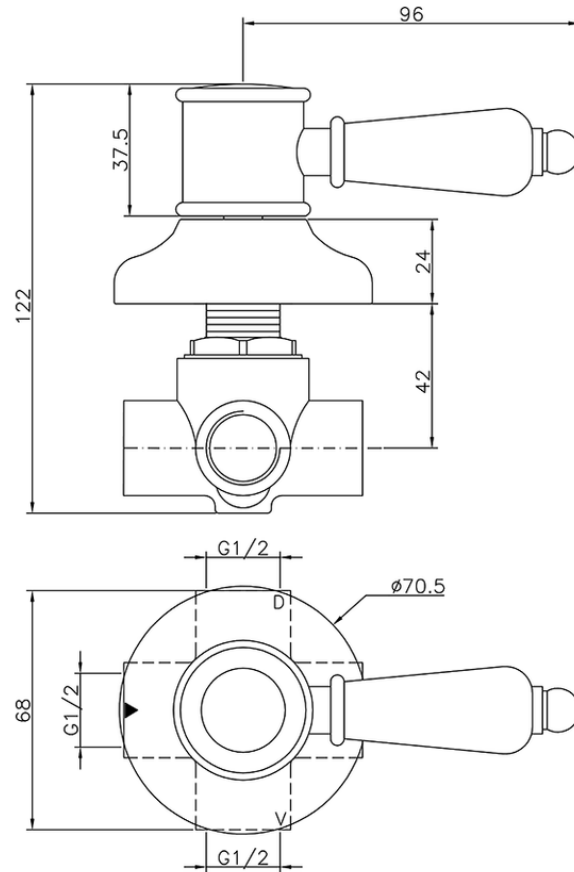

Concealed 2-outlet diverter VICTORIAN\_653.VT01H.

653.VT01H.

<https://en.huberitalia.com/concealed-2-outlet-diverter-victorian-653-vt01h>

2026-06-26