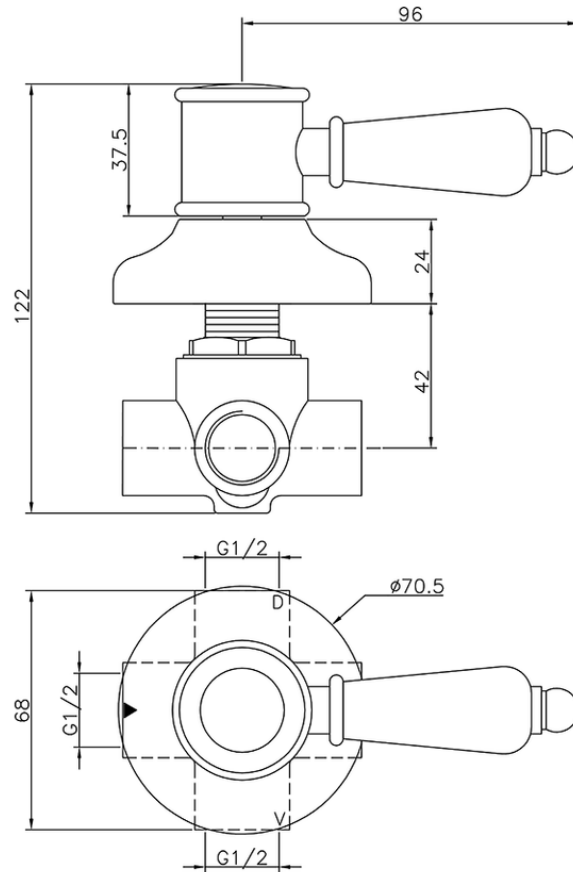

Concealed 2-outlet diverter VICTORIAN_653.VT01H.

653.VT01H.

<https://en.huberitalia.com/concealed-2-outlet-diverter-victorian-653-vt01h>

2026-06-06