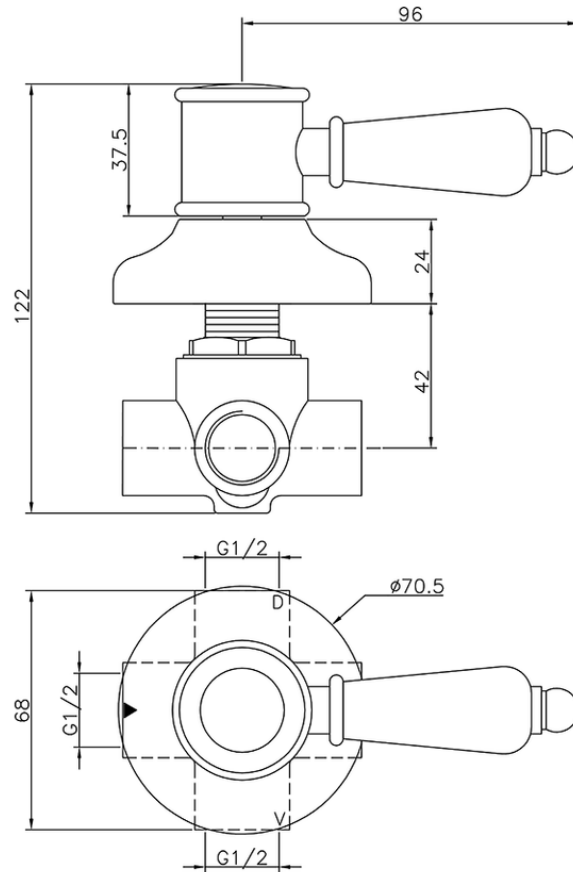

Concealed 2-outlet diverter VICTORIAN_653.VT01H.

653.VT01H.

<https://en.huberitalia.com/concealed-2-outlet-diverter-victorian-653-vt01h>

2026-04-30