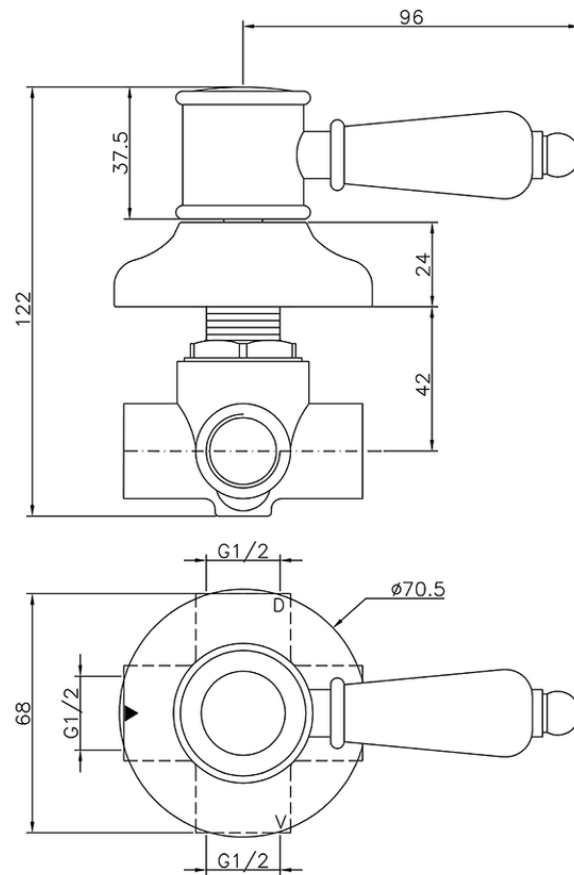

Concealed 2-outlet diverter VICTORIAN_653.VT01H.

653.VT01H.

<https://en.huberitalia.com/concealed-2-outlet-diverter-victorian-653-vt01h>

2026-04-08