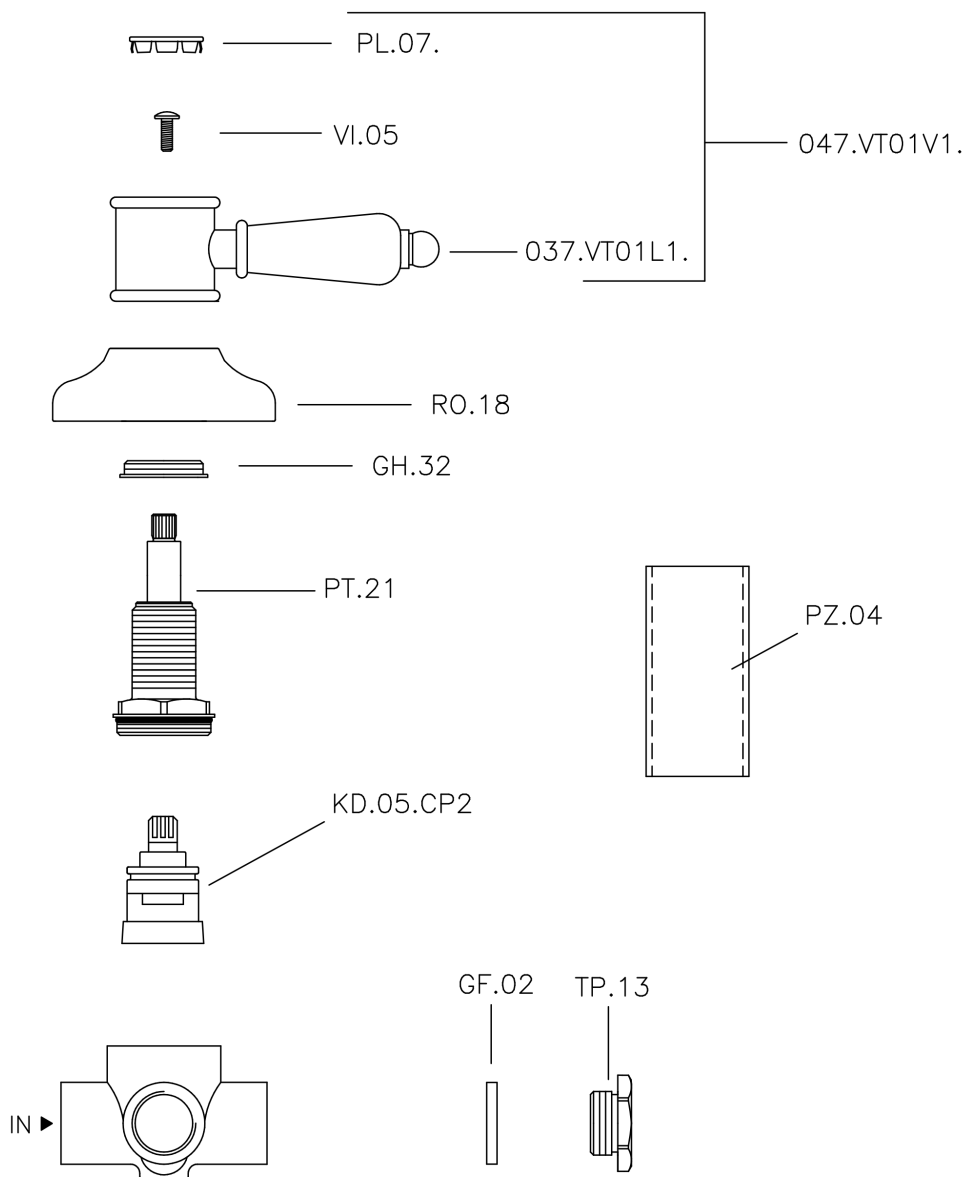

Concealed 2-outlet diverter VICTORIAN_653.VT01H.

653.VT01H.

<https://en.huberitalia.com/concealed-2-outlet-diverter-victorian-653-vt01h>

2026-06-06