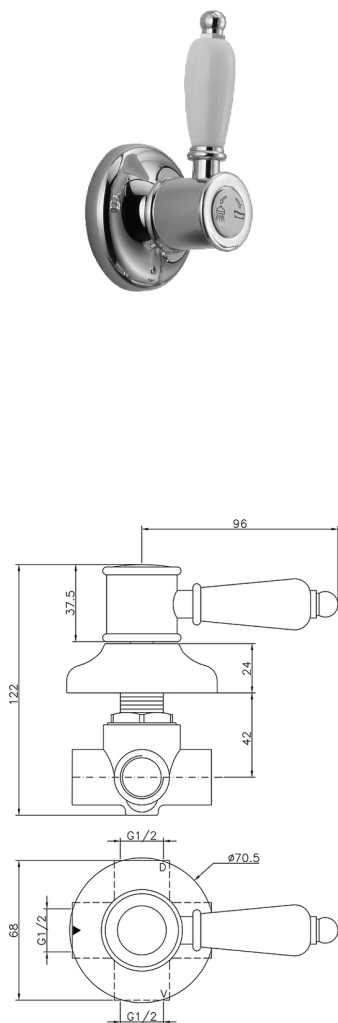

## Concealed 2-outlet diverter VICTORIAN\_653.VT01H.

MODEL **653.VT01H.**

Concealed 2-outlet diverter, 1/2" F outlet

### AVAILABLE FINISHINGS

**AG** AG Antique Gold

**BA** BA Old Bronze

**CR** CR Chrome

**NS** NS Brushed Nickel

**2W** 2W Brushed Gold

## Concealed 2-outlet diverter VICTORIAN\_653.VT01H.

653.VT01H.

<https://en.huberitalia.com/concealed-2-outlet-diverter-victorian-653-vt01h>

2026-04-09