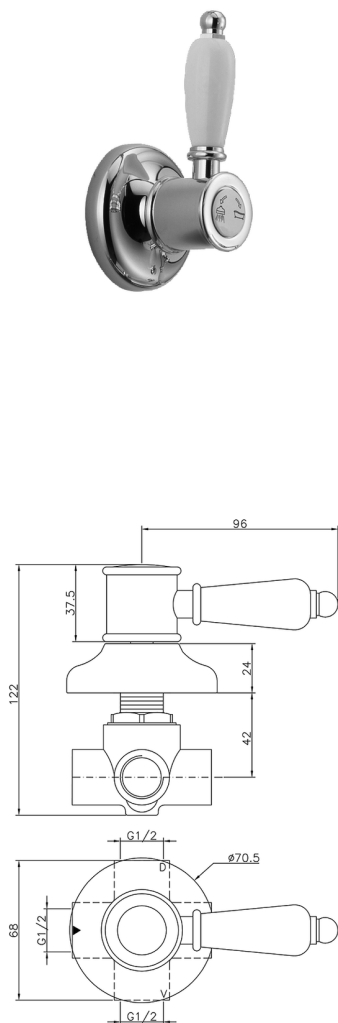

Concealed 2-outlet diverter VICTORIAN_653.VT01H.

MODEL **653.VT01H.**

Concealed 2-outlet diverter, 1/2" F outlet

AVAILABLE FINISHINGS

-  **AG** AG Antique Gold
-  **BA** BA Old Bronze
-  **CR** CR Chrome
-  **NS** NS Brushed Nickel
-  **2W** 2W Brushed Gold

CHARACTERISTICS

Installation **Concealed**

Concealed 2-outlet diverter VICTORIAN_653.VT01H.

653.VT01H.

<https://en.huberitalia.com/concealed-2-outlet-diverter-victorian-653-vt01h>

2026-06-26