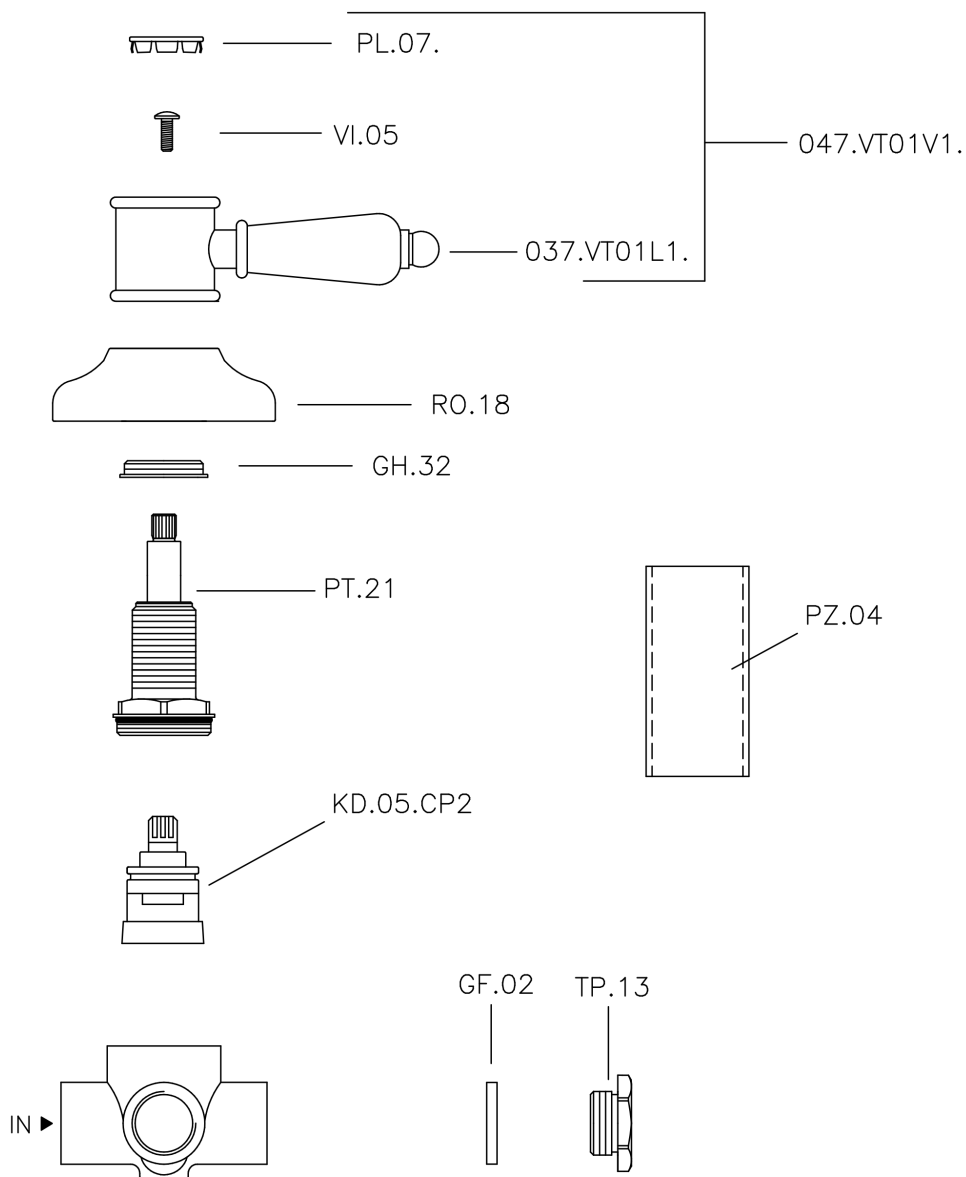

Concealed 2-outlet diverter VICTORIAN_653.VT01H.

MODEL **653.VT01H.**

Concealed 2-outlet diverter, 1/2" F outlet

AVAILABLE FINISHINGS

-  **AG** AG Antique Gold
-  **BA** BA Old Bronze
-  **CR** CR Chrome
-  **NS** NS Brushed Nickel
-  **2W** 2W Brushed Gold

CHARACTERISTICS

Installation **Concealed**

Concealed 2-outlet diverter VICTORIAN_653.VT01H.

653.VT01H.

<https://en.huberitalia.com/concealed-2-outlet-diverter-victorian-653-vt01h>

2026-06-26