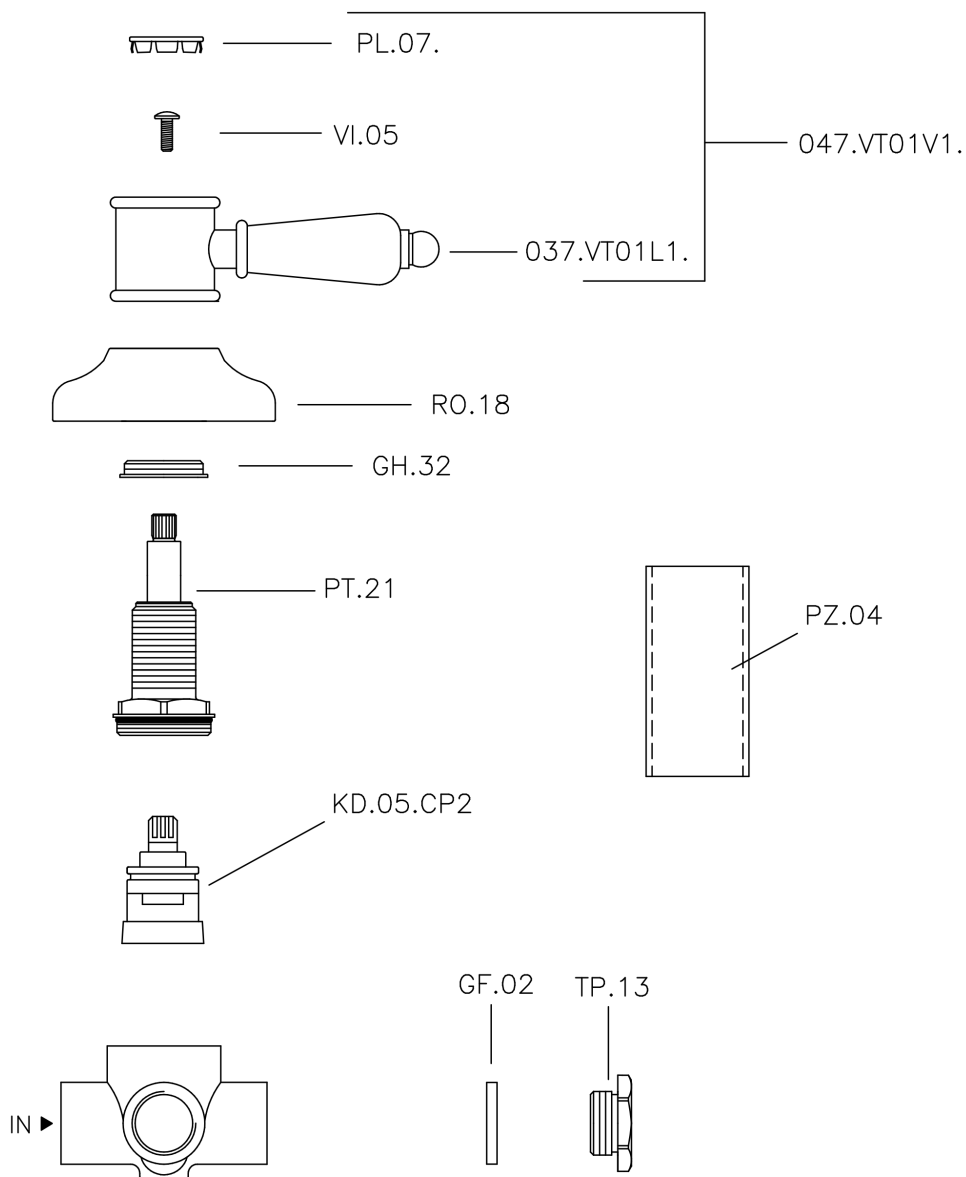

Concealed 2-outlet diverter VICTORIAN_653.VT01H.

653.VT01H.

<https://en.huberitalia.com/concealed-2-outlet-diverter-victorian-653-vt01h>

2026-06-26