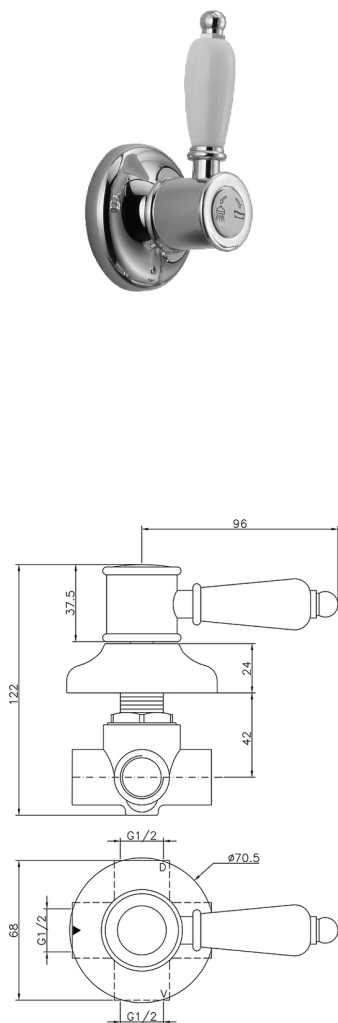

## Concealed 2-outlet diverter VICTORIAN\_653.VT01H.

MODEL **653.VT01H.**

Concealed 2-outlet diverter, 1/2" F outlet

### AVAILABLE FINISHINGS

**AG** AG Antique Gold

**BA** BA Old Bronze

**CR** CR Chrome

**NS** NS Brushed Nickel

**2W** 2W Brushed Gold

## Concealed 2-outlet diverter VICTORIAN\_653.VT01H.

653.VT01H.

<https://en.huberitalia.com/concealed-2-outlet-diverter-victorian-653-vt01h>

2026-04-30