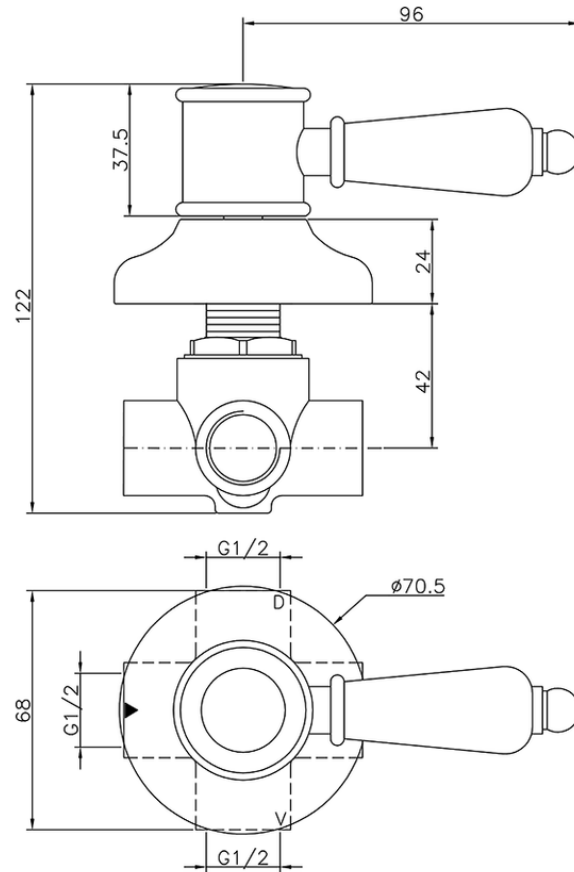

Concealed 2-outlet diverter VICTORIAN_653.VT01H.

653.VT01H.

<https://en.huberitalia.com/concealed-2-outlet-diverter-victorian-653-vt01h>

2026-04-07