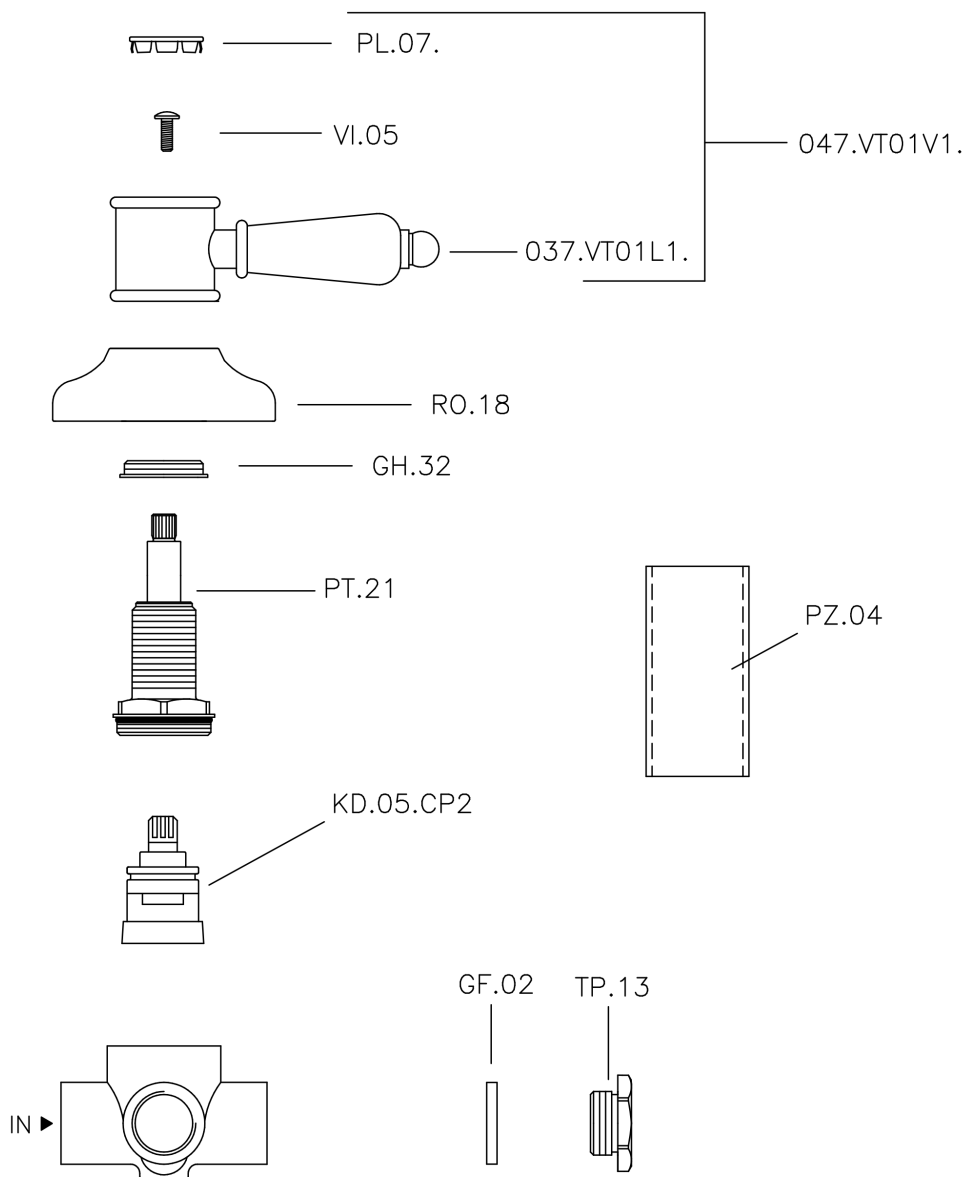

## Concealed 2-outlet diverter VICTORIAN\_653.VT01H.

653.VT01H.

<https://en.huberitalia.com/concealed-2-outlet-diverter-victorian-653-vt01h>

2026-04-09