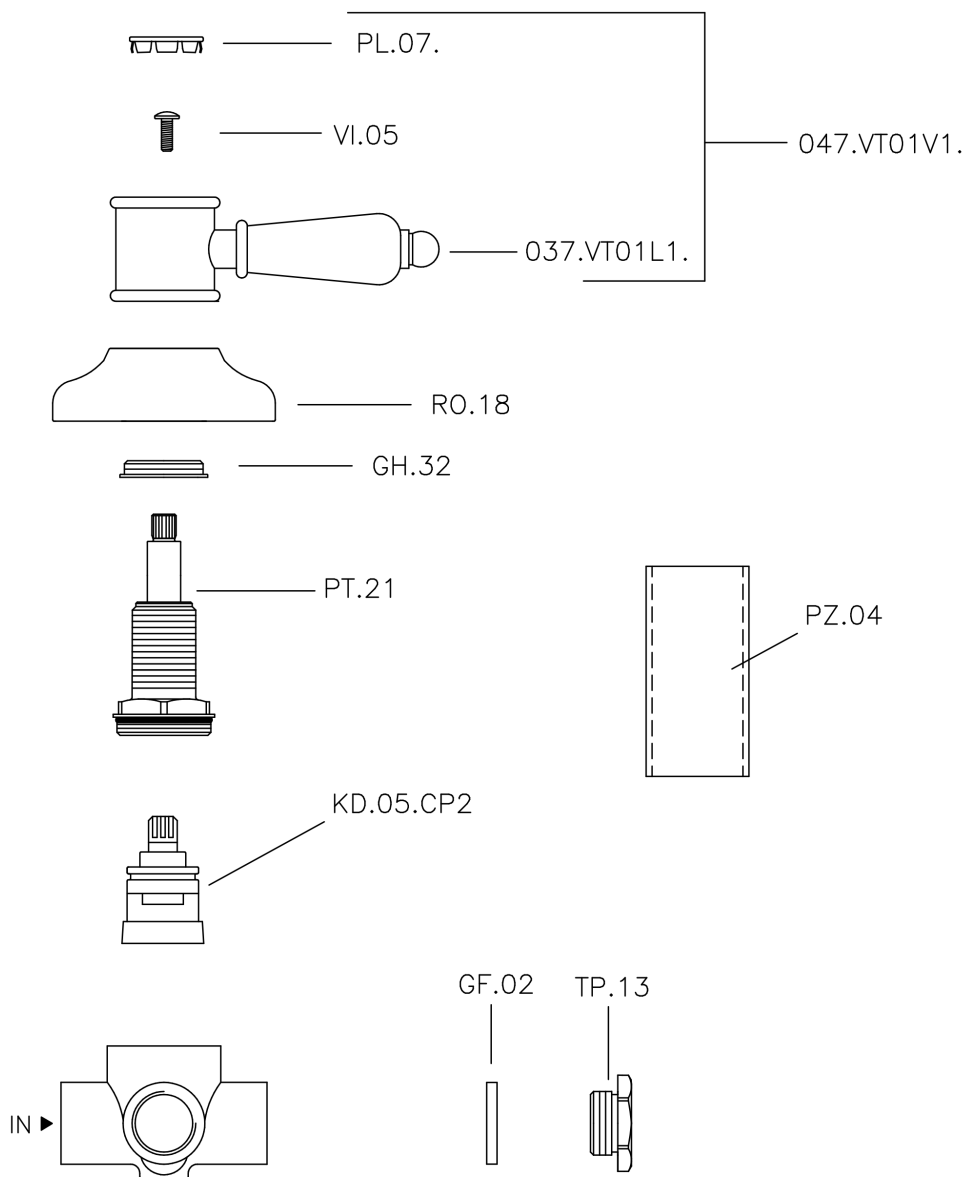

Concealed 2-outlet diverter VICTORIAN_653.VT01H.

653.VT01H.

<https://en.huberitalia.com/concealed-2-outlet-diverter-victorian-653-vt01h>

2026-04-30