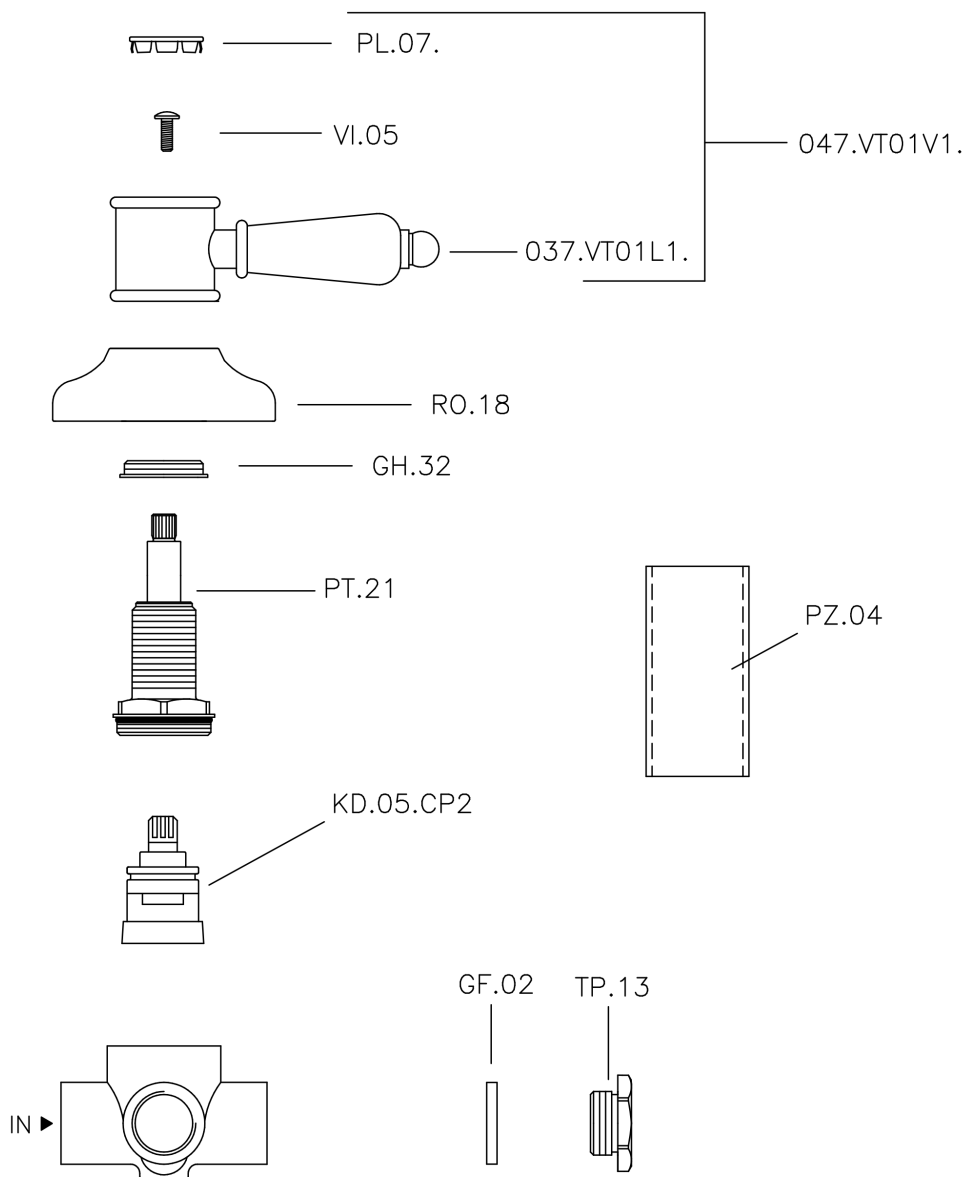

Concealed 2-outlet diverter VICTORIAN_653.VT01H.

653.VT01H.

<https://en.huberitalia.com/concealed-2-outlet-diverter-victorian-653-vt01h>

2026-06-13