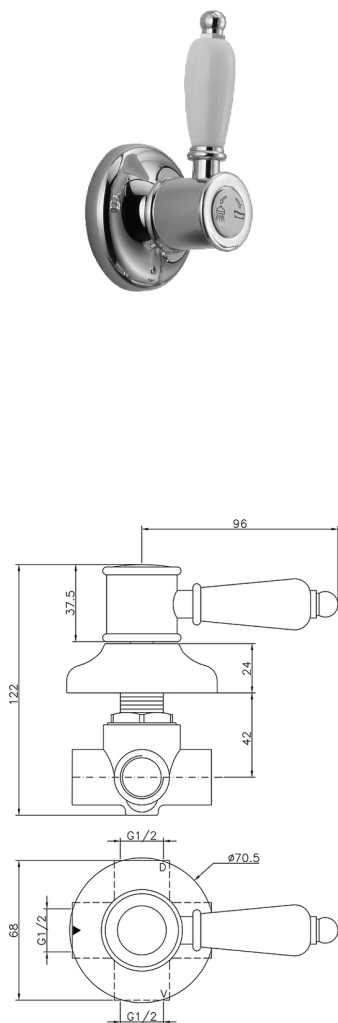

Concealed 2-outlet diverter VICTORIAN_653.VT01H.

MODEL **653.VT01H.**

Concealed 2-outlet diverter, 1/2" F outlet

AVAILABLE FINISHINGS

AG AG Antique Gold

BA BA Old Bronze

CR CR Chrome

NS NS Brushed Nickel

2W 2W Brushed Gold

CHARACTERISTICS

Installation

Concealed

Concealed 2-outlet diverter VICTORIAN_653.VT01H.

653.VT01H.

<https://en.huberitalia.com/concealed-2-outlet-diverter-victorian-653-vt01h>

2026-04-06