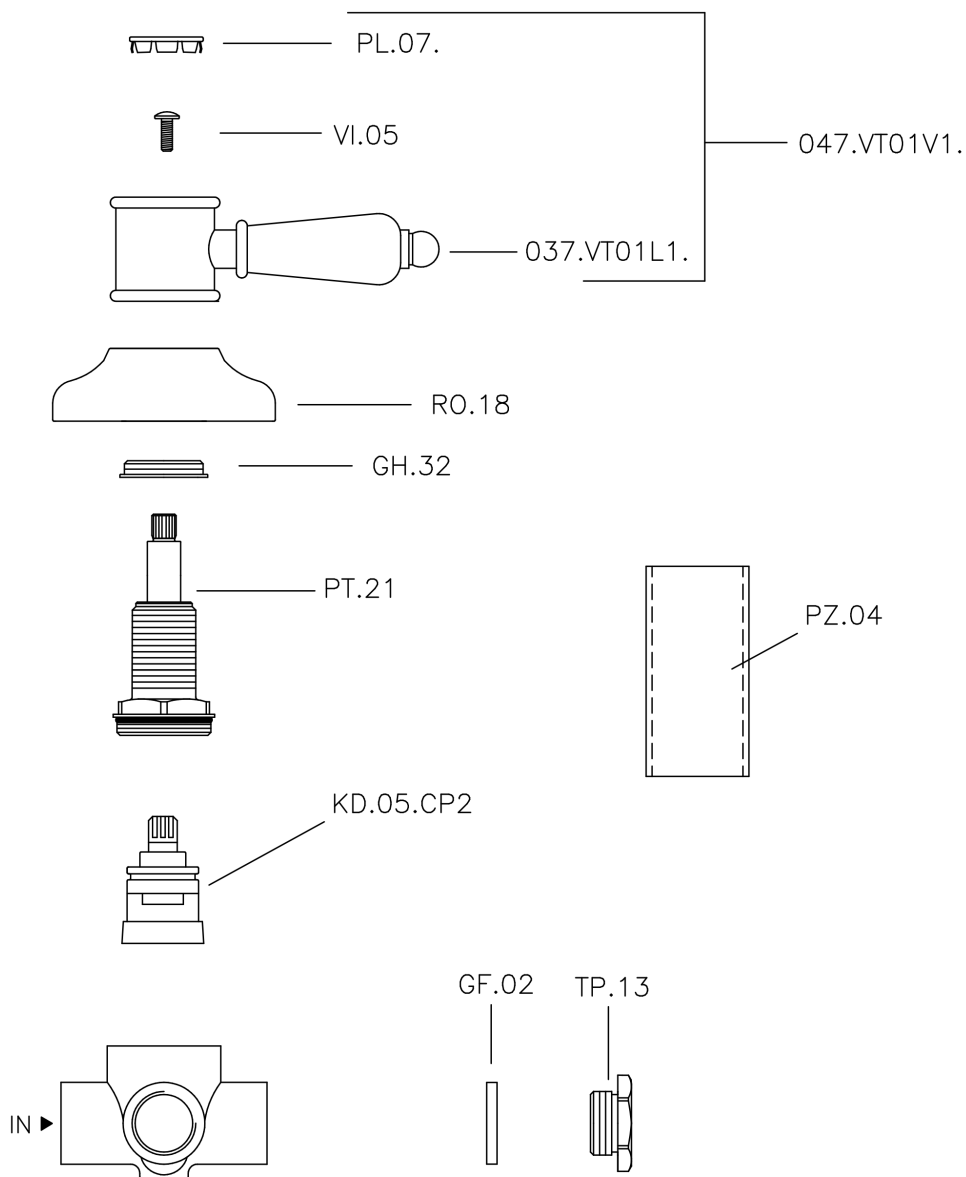

Concealed 2-outlet diverter VICTORIAN_653.VT01H.

MODEL **653.VT01H.**

Concealed 2-outlet diverter, 1/2" F outlet

AVAILABLE FINISHINGS

AG AG Antique Gold

BA BA Old Bronze

CR CR Chrome

NS NS Brushed Nickel

2W 2W Brushed Gold

CHARACTERISTICS

Installation

Concealed

Concealed 2-outlet diverter VICTORIAN_653.VT01H.

653.VT01H.

<https://en.huberitalia.com/concealed-2-outlet-diverter-victorian-653-vt01h>

2026-04-06