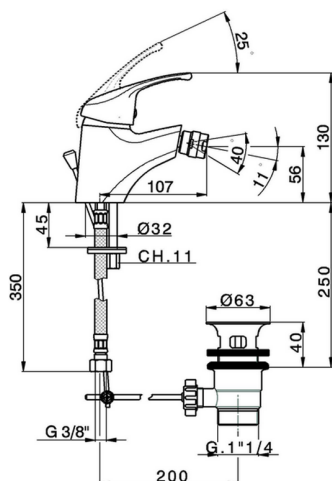

Single lever bidet mixer EnergySave BACCARAT_BC000555

MODEL **BC000555**

Single lever bidet mixer EnergySave, with 1"1/4 automatic pop-up waste, G.3/8" stainless steel flexible hoses

AVAILABLE FINISHINGS

CHARACTERISTICS

Cartridge Spare Parts **ZZ96420000**

40 mm Cartridge

EnergySave

Thanks to the EnergySave device, only cold water will be drawn if the lever is operated in the central position, so that the water heater will not be engaged and no hot water wasted, leading to considerable savings in energy and costs. The temperature can be adjusted by rotating the lever to the left, until the desired temperature is reached.

Single lever bidet mixer EnergySave BACCARAT_BC000555

BC000555

<https://en.huberitalia.com/single-lever-bidet-mixer-energysave-baccarat-bc000555>

2024-12-18