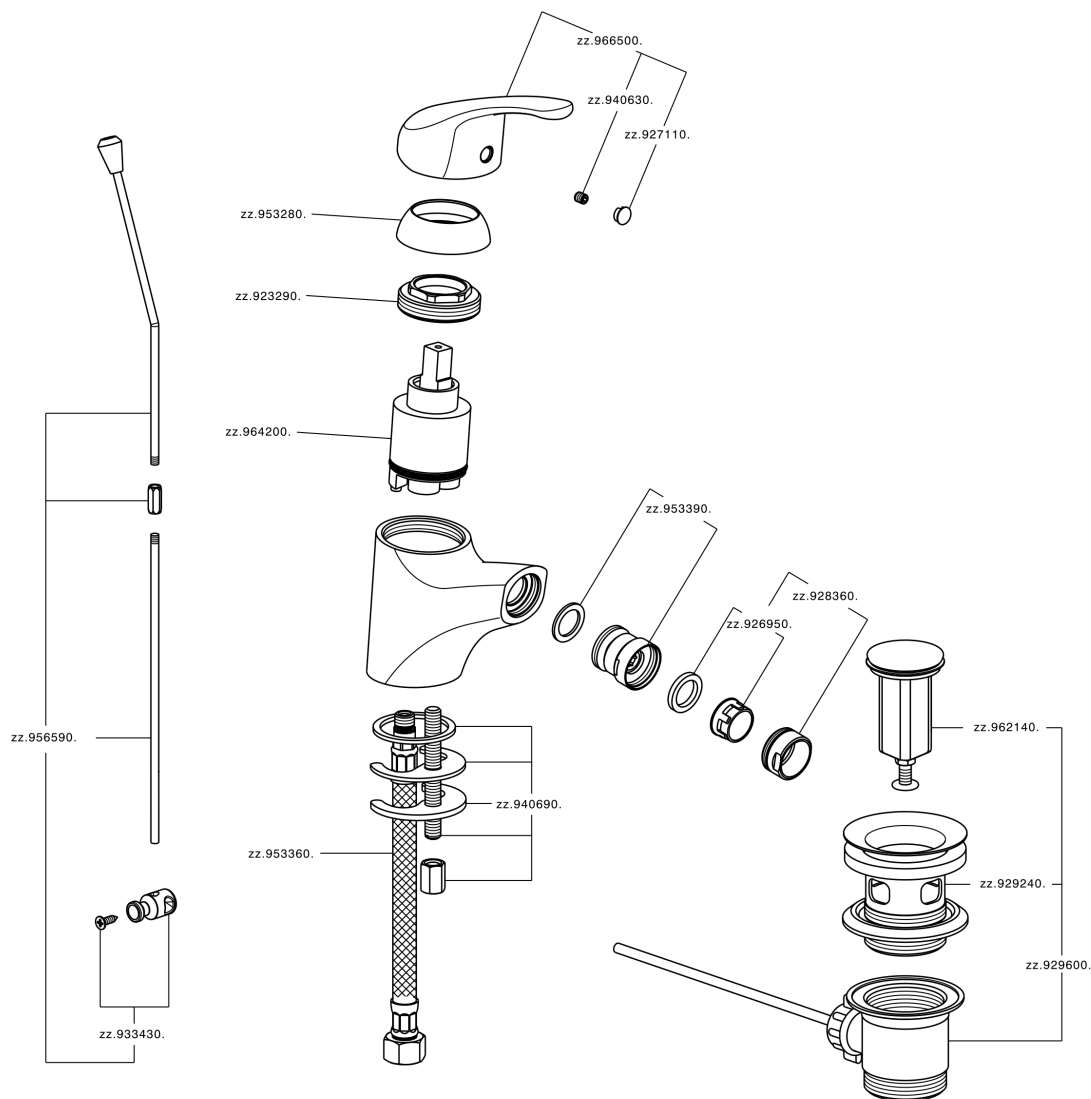

Single lever bidet mixer EnergySave BACCARAT_BC000555

MODEL **BC000555**

Single lever bidet mixer EnergySave, with 1"1/4 automatic pop-up waste, G.3/8" stainless steel flexible hoses

AVAILABLE FINISHINGS

CHARACTERISTICS

Cartridge Spare Parts **ZZ96420000**

40 mm Cartridge

EnergySave

Thanks to the EnergySave device, only cold water will be drawn if the lever is operated in the central position, so that the water heater will not be engaged and no hot water wasted, leading to considerable savings in energy and costs. The temperature can be adjusted by rotating the lever to the left, until the desired temperature is reached.

Single lever bidet mixer EnergySave BACCARAT_BC000555

BC000555

<https://en.huberitalia.com/single-lever-bidet-mixer-energysave-baccarat-bc000555>

2024-12-18