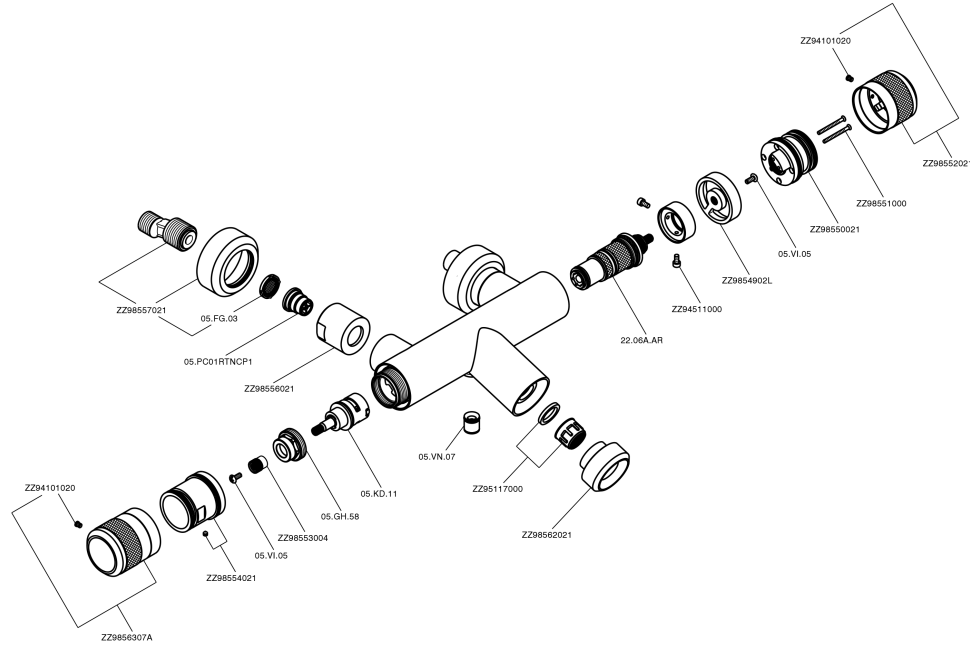

Thermostatic bath mixer CHRONOS_CRT21010

CRT21010

<https://en.huberitalia.com/thermostatic-bath-mixer-chronos-crt21010>

2024-11-15