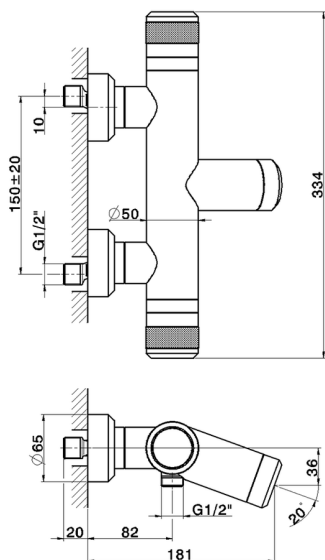

## Thermostatic bath mixer CHRONOS\_CRT21010

MODEL **CRT21010**

Thermostatic bath mixer, without shower set, 1/2" M flexible connection

### CHARACTERISTICS

Cartridge Spare Parts **22.04A.AR - ZZ97279004**

**Argo 2 (long filter) Thermostatic Valve**