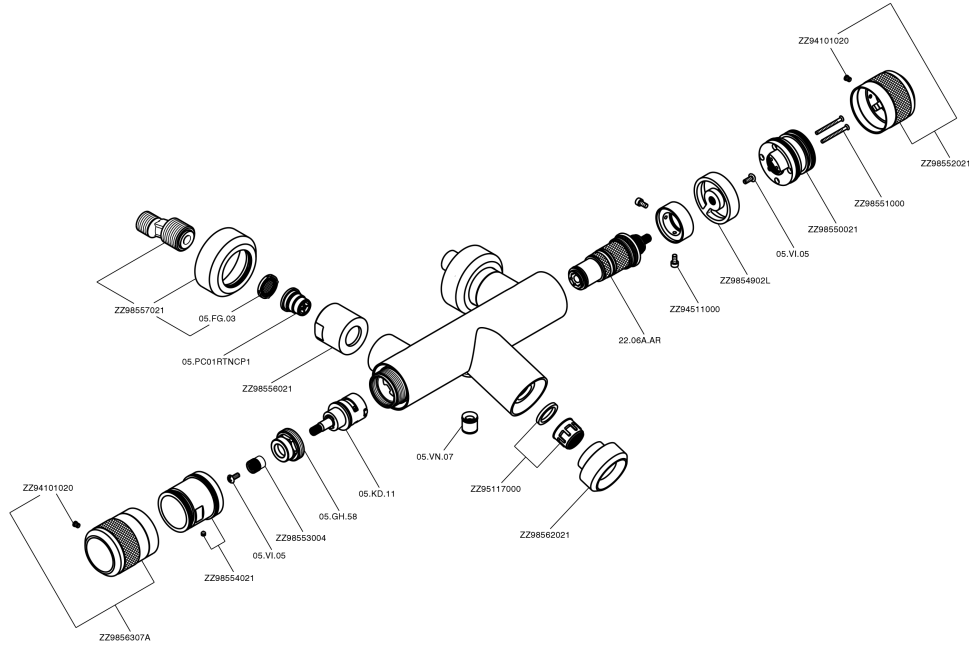

Thermostatic bath mixer CHRONOS_CRT21010

CRT21010

<https://en.huberitalia.com/thermostatic-bath-mixer-chronos-crt21010>

2024-11-15