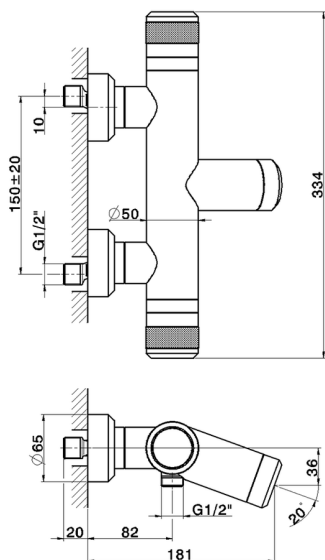

Thermostatic bath mixer CHRONOS_CRT21010

MODEL **CRT21010**

Thermostatic bath mixer, without shower set, 1/2" M flexible connection

AVAILABLE FINISHINGS

-  **21** 21 Chrome
-  **2F** 2F Brushed Nickel
-  **2Q** 2Q Black Titanium

CHARACTERISTICS

Cartridge Spare Parts **22.04A.AR - ZZ97279004**

Argo 2 (long filter) Thermostatic Valve

DeviaStop

The Huber Devia Stop technology allows to adjust the water flow and to direct it to the selected output point (overhead soaker, hand shower, etc).