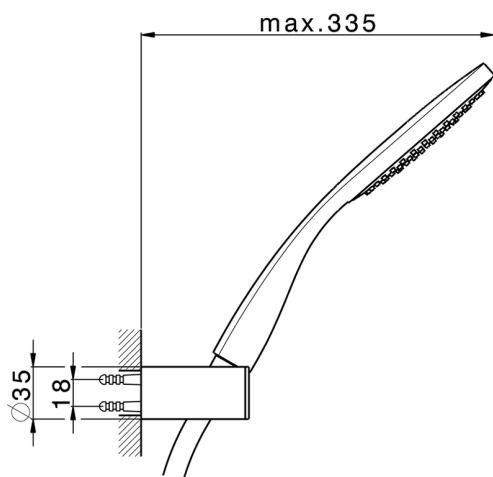

Shower set SHOWER_SS018350

MODEL **SS018350**

Shower set, Wall mounted adjustable handshower bracket, 130 mm Emotion one spray handshower ABS

AVAILABLE FINISHINGS

-  **21** 21 Chrome
-  **2F** 2F Brushed Nickel
-  **2Q** 2Q Black Titanium