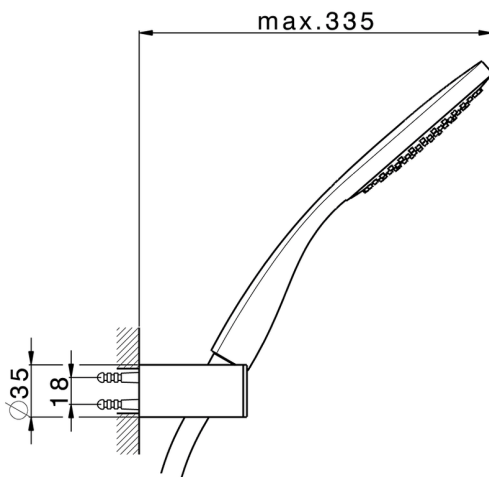

Shower set SHOWER_SS018350

MODEL **SS018350**

Shower set, Wall mounted adjustable handshower bracket, 130 mm Emotion one spray handshower ABS

AVAILABLE FINISHINGS

- **21** 21 Chrome
- **2F** 2F Brushed Nickel
- **2Q** 2Q Black Titanium

CHARACTERISTICS

2024-12-18