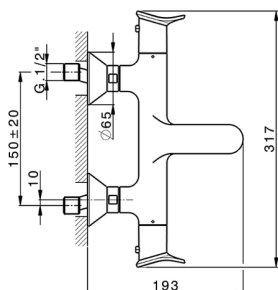

## Thermostatic bath mixer HARLOCK\_HCT21010

MODEL **HCT21010**

Thermostatic bath mixer, without shower set, 1/2" M flexible connection

### CHARACTERISTICS

Cartridge Spare Parts **ZZ96551000**

**TMX 25 Thermostatic Valve**