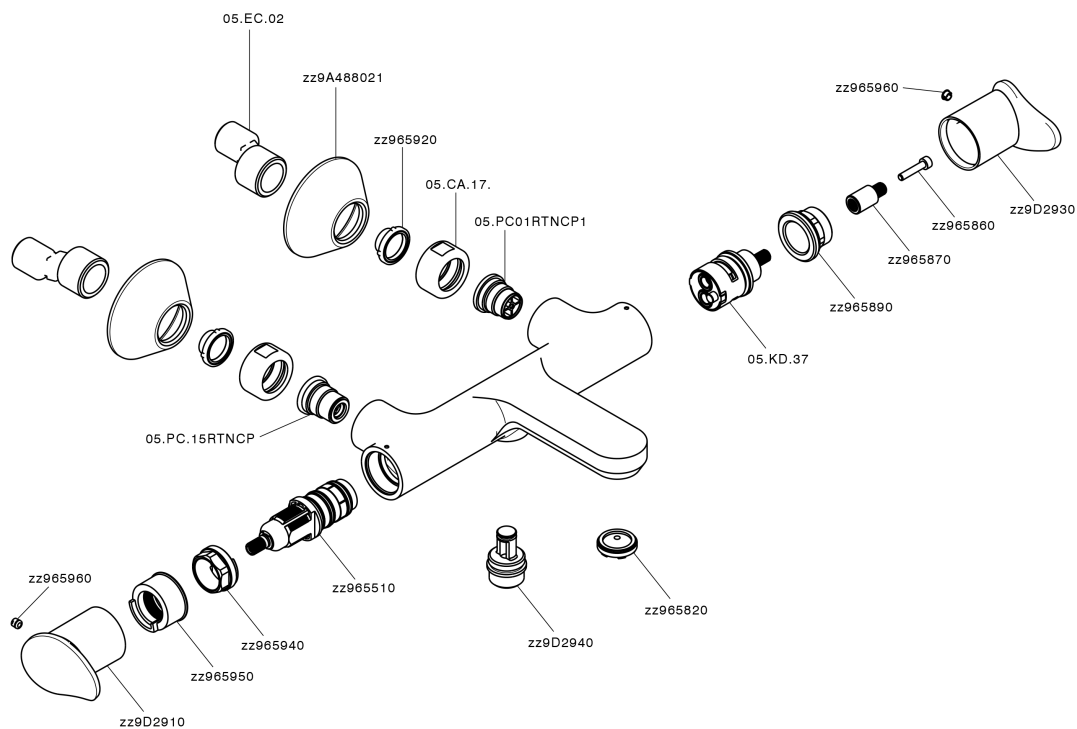

Thermostatic bath mixer HARLOCK_HCT21010

HCT21010

<https://en.huberitalia.com/thermostatic-bath-mixer-harlock-hct21010>

2026-04-26