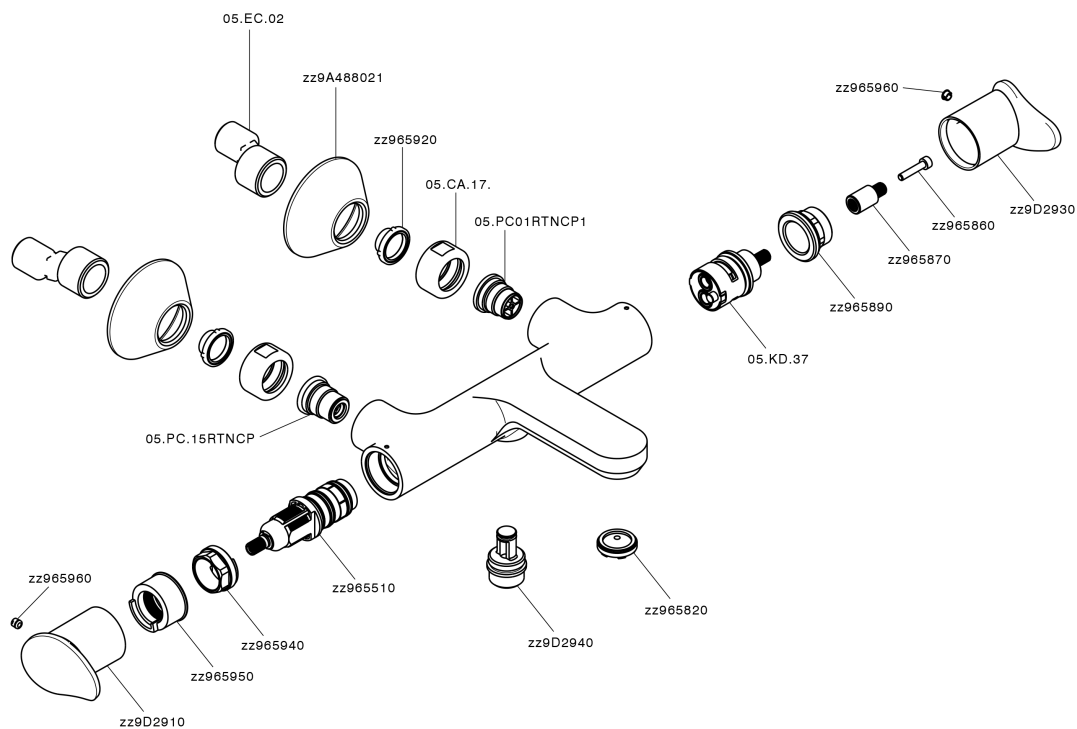

Thermostatic bath mixer HARLOCK_HCT21010

MODEL **HCT21010**

Thermostatic bath mixer, without shower set, 1/2" M flexible connection

AVAILABLE FINISHINGS

-  **21** 21 Chrome
-  **2P** 2P Rose Gold
-  **2Q** 2Q Black Titanium
-  **40** 40 Matt Black
-  **4Q** 4Q Matt White
-  **6T** 6T Chrome/Matt Black

CHARACTERISTICS

Cartridge Spare Parts **ZZ96551000**

TMX 25 Thermostatic Valve

DeviaStop

The Huber Devia Stop technology allows to adjust the water flow and to direct it to the selected output point (overhead soaker, hand shower, etc).

SafeTouch

The Huber SafeTouch system maintains the mixer body cool to the touch during operation.

Thermostatic

The Huber thermostatic is your personal water manager, helping you to handle, control and save water and energy.

Thermostatic bath mixer HARLOCK_HCT21010

HCT21010

<https://en.huberitalia.com/thermostatic-bath-mixer-harlock-hct21010>

2026-06-13