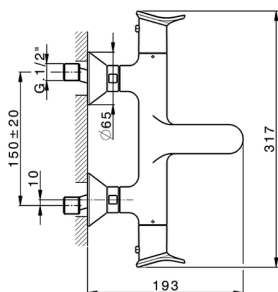

## Thermostatic bath mixer HARLOCK\_HCT21010

MODEL **HCT21010**

Thermostatic bath mixer, without shower set, 1/2" M flexible connection

### CHARACTERISTICS

Cartridge Spare Parts **ZZ96551000**

**TMX 25 Thermostatic Valve**