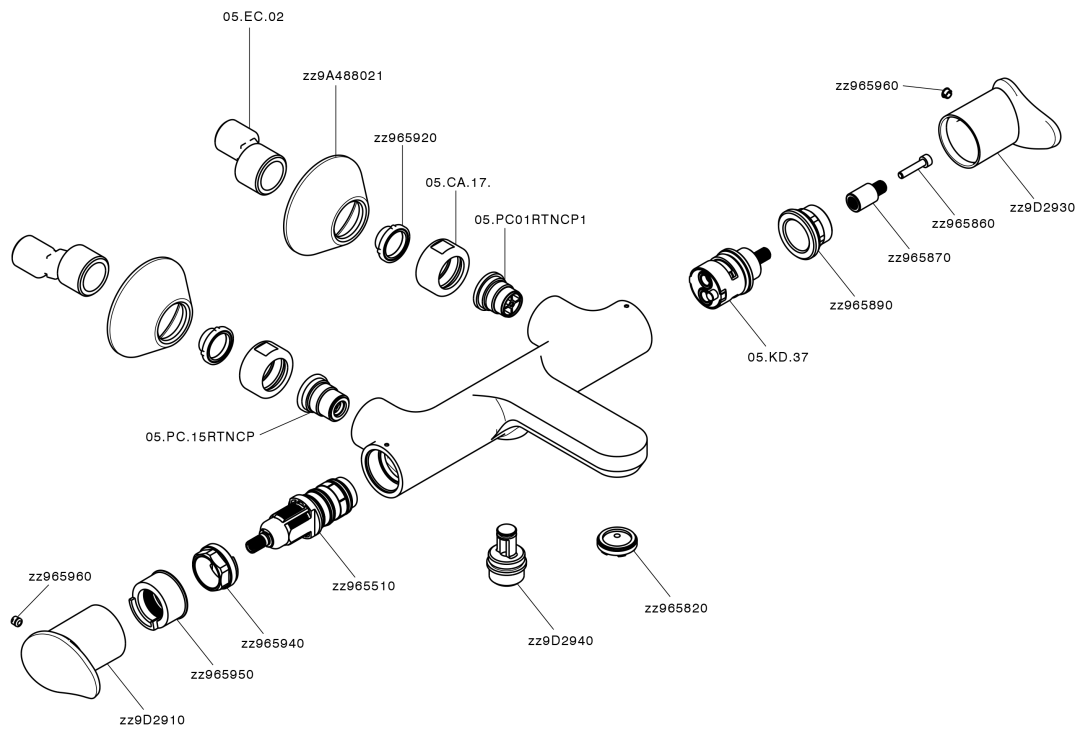

Thermostatic bath mixer HARLOCK_HCT21010

HCT21010

<https://en.huberitalia.com/thermostatic-bath-mixer-harlock-hct21010>

2026-04-08