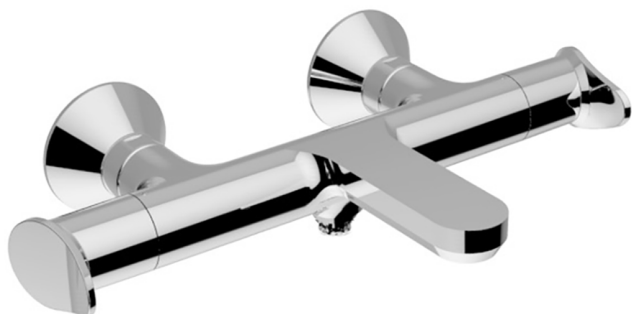

## Thermostatic bath mixer HARLOCK\_HCT21010

MODEL **HCT21010**

Thermostatic bath mixer, without shower set, 1/2" M flexible connection

### CHARACTERISTICS

Cartridge Spare Parts **ZZ96551000**

**TMX 25 Thermostatic Valve**

#### DeviaStop

The Huber Devia Stop technology allows to adjust the water flow and to direct it to the selected output point (overhead soaker, hand shower, etc).

#### SafeTouch

The Huber SafeTouch system maintains the mixer body cool to the touch during operation.