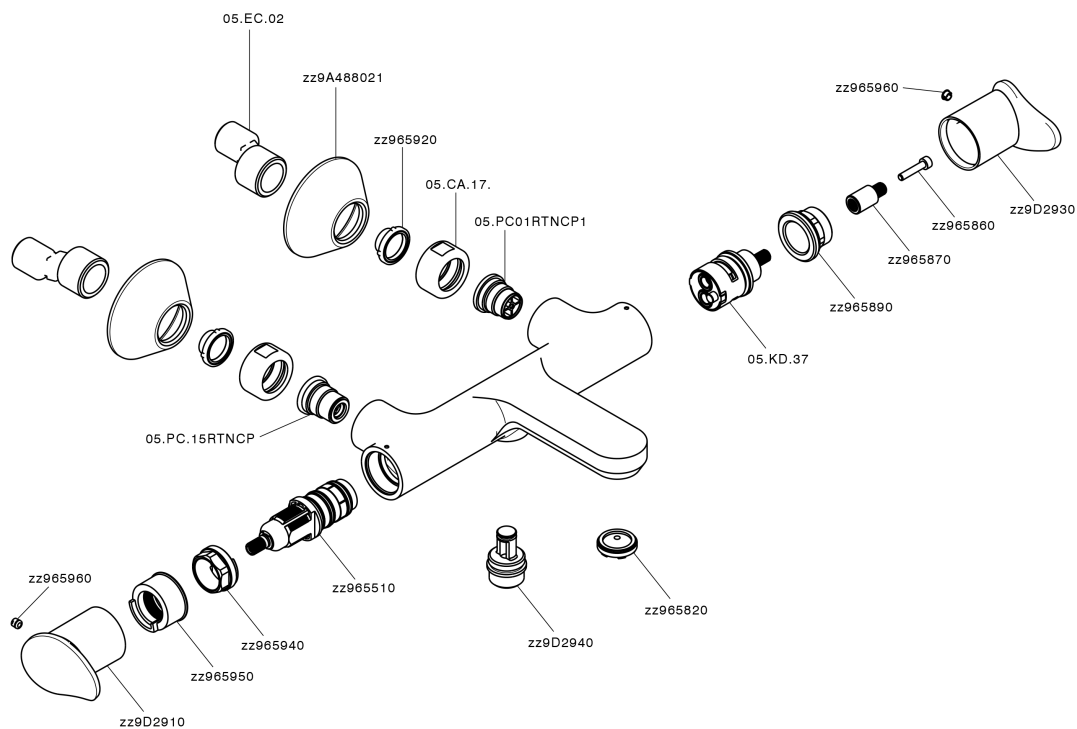

Thermostatic bath mixer HARLOCK_HCT21010

MODEL **HCT21010**

Thermostatic bath mixer, without shower set, 1/2" M flexible connection

AVAILABLE FINISHINGS

-  **21** 21 Chrome
-  **2P** 2P Rose Gold
-  **2Q** 2Q Black Titanium
-  **40** 40 Matt Black
-  **4Q** 4Q Matt White
-  **6T** 6T Chrome/Matt Black

CHARACTERISTICS

Cartridge Spare Parts **ZZ96551000**

TMX 25 Thermostatic Valve

DeviaStop

The Huber Devia Stop technology allows to adjust the water flow and to direct it to the selected output point (overhead soaker, hand shower, etc).

SafeTouch

The Huber SafeTouch system maintains the mixer body cool to the touch during operation.

Thermostatic

The Huber thermostatic is your personal water manager, helping you to handle, control and save water and energy.

Thermostatic bath mixer HARLOCK_HCT21010

HCT21010

<https://en.huberitalia.com/thermostatic-bath-mixer-harlock-hct21010>

2026-04-11