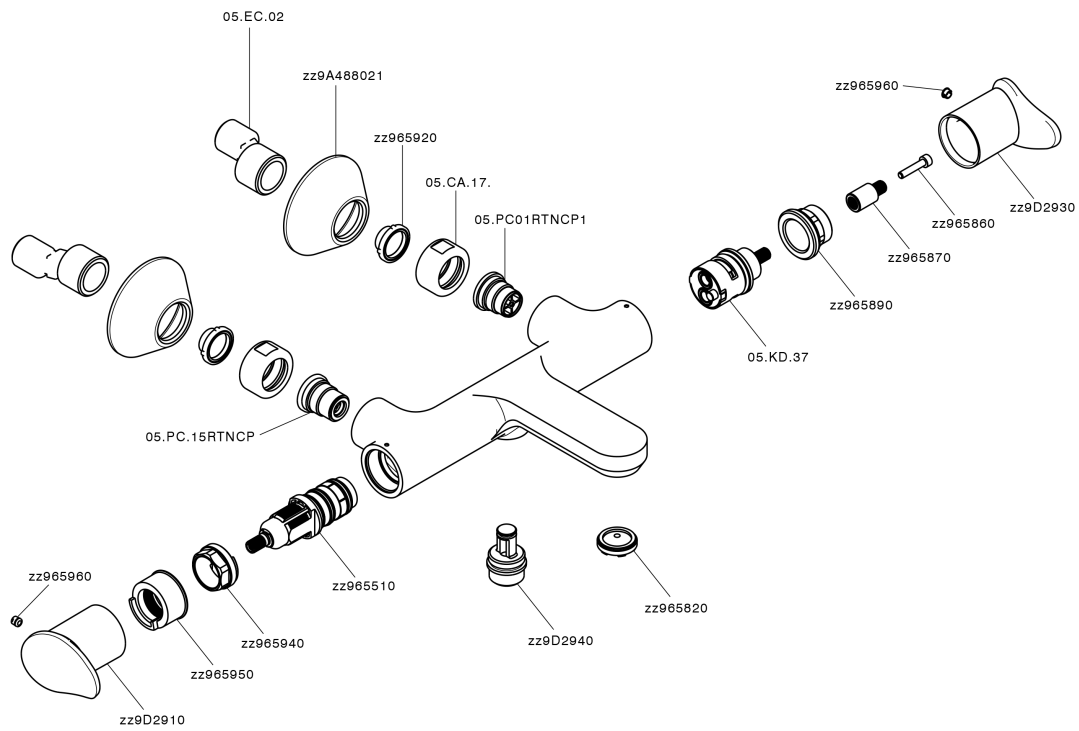

Thermostatic bath mixer HARLOCK_HCT21010

MODEL **HCT21010**

Thermostatic bath mixer, without shower set, 1/2" M flexible connection

AVAILABLE FINISHINGS

-  **21** 21 Chrome
-  **2P** 2P Rose Gold
-  **2Q** 2Q Black Titanium
-  **40** 40 Matt Black
-  **4Q** 4Q Matt White
-  **6T** 6T Chrome/Matt Black

CHARACTERISTICS

Cartridge Spare Parts **ZZ96551000**

TMX 25 Thermostatic Valve

DeviaStop

The Huber Devia Stop technology allows to adjust the water flow and to direct it to the selected output point (overhead soaker, hand shower, etc).

SafeTouch

The Huber SafeTouch system maintains the mixer body cool to the touch during operation.

Thermostatic

The Huber thermostatic is your personal water manager, helping you to handle, control and save water and energy.

Thermostatic bath mixer HARLOCK_HCT21010

HCT21010

<https://en.huberitalia.com/thermostatic-bath-mixer-harlock-hct21010>

2026-06-06