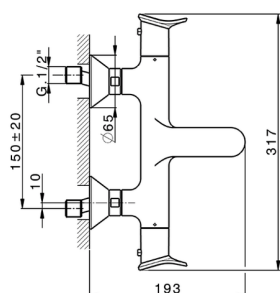

Thermostatic bath mixer HARLOCK_HCT21010

MODEL **HCT21010**

Thermostatic bath mixer, without shower set, 1/2" M flexible connection

AVAILABLE FINISHINGS

-  **21** 21 Chrome
-  **2P** 2P Rose Gold
-  **2Q** 2Q Black Titanium
-  **40** 40 Matt Black
-  **4Q** 4Q Matt White
-  **6T** 6T Chrome/Matt Black

CHARACTERISTICS

Cartridge Spare Parts **ZZ96551000**

TMX 25 Thermostatic Valve

DeviaStop

The Huber Devia Stop technology allows to adjust the water flow and to direct it to the selected output point (overhead soaker, hand shower, etc).