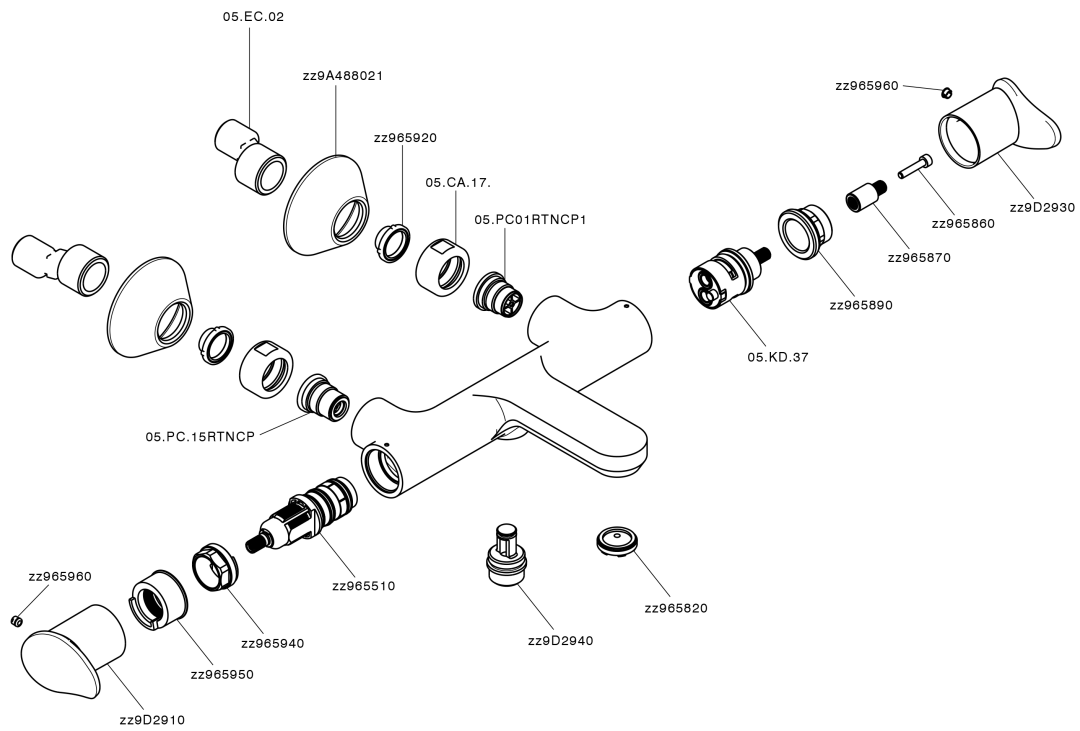

Thermostatic bath mixer HARLOCK_HCT21010

HCT21010

<https://en.huberitalia.com/thermostatic-bath-mixer-harlock-hct21010>

2026-05-17