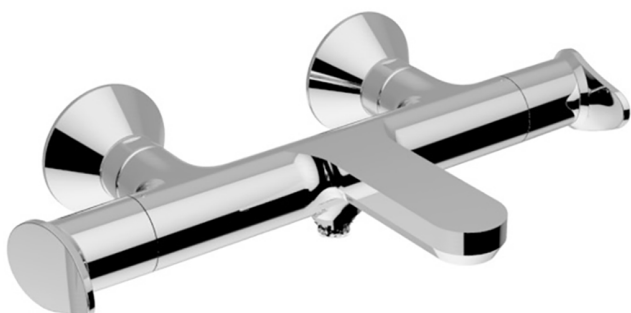

## Thermostatic bath mixer HARLOCK\_HCT21010

MODEL **HCT21010**

Thermostatic bath mixer, without shower set, 1/2" M flexible connection

### CHARACTERISTICS

Cartridge Spare Parts **ZZ96551000**

**TMX 25 Thermostatic Valve**

#### DeviaStop

The Huber Devia Stop technology allows to adjust the water flow and to direct it to the selected output point (overhead soaker, hand shower, etc).

#### SafeTouch

The Huber SafeTouch system maintains the mixer body cool to the touch during operation.