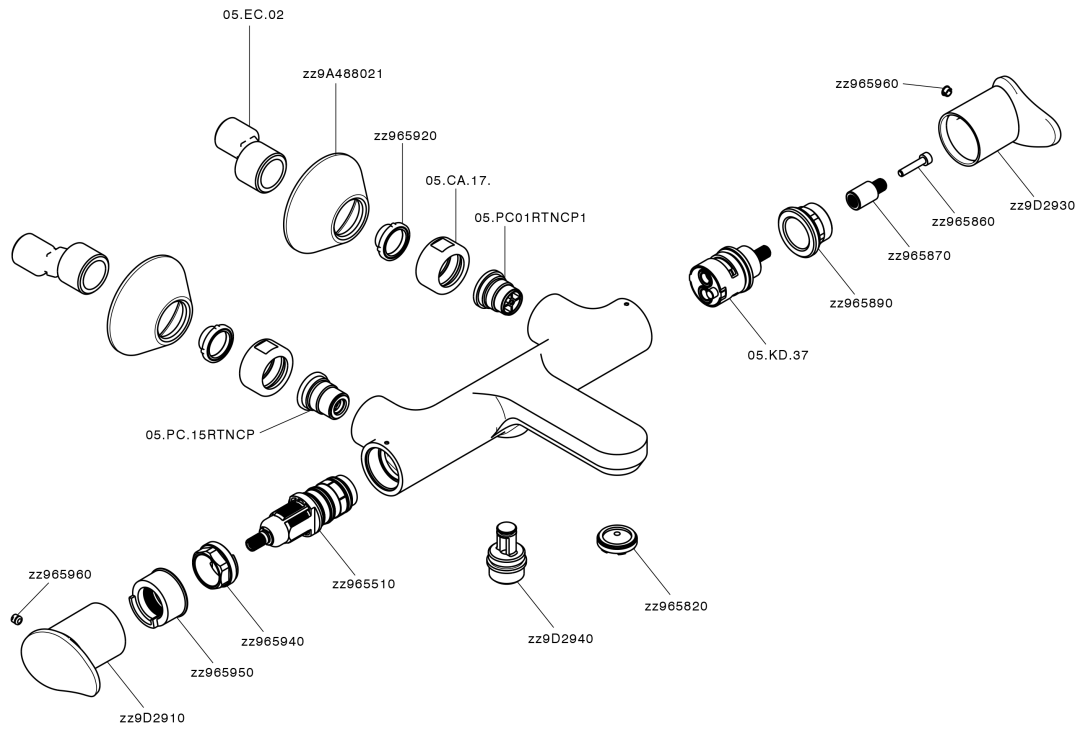

Thermostatic bath mixer HARLOCK_HCT21010

HCT21010

<https://en.huberitalia.com/thermostatic-bath-mixer-harlock-hct21010>

2026-05-17