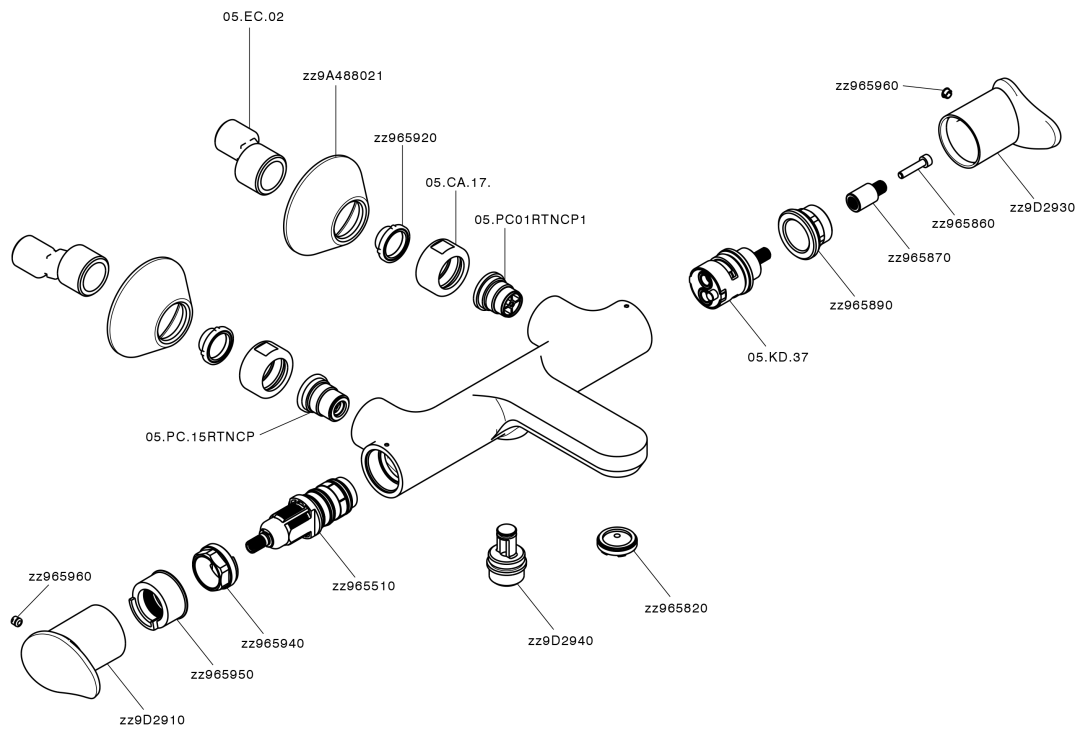

Thermostatic bath mixer HARLOCK_HCT21010

MODEL **HCT21010**

Thermostatic bath mixer, without shower set, 1/2" M flexible connection

AVAILABLE FINISHINGS

-  **21** 21 Chrome
-  **2P** 2P Rose Gold
-  **2Q** 2Q Black Titanium
-  **40** 40 Matt Black
-  **4Q** 4Q Matt White
-  **6T** 6T Chrome/Matt Black

CHARACTERISTICS

Cartridge Spare Parts **ZZ96551000**

TMX 25 Thermostatic Valve

DeviaStop

The Huber Devia Stop technology allows to adjust the water flow and to direct it to the selected output point (overhead soaker, hand shower, etc).

SafeTouch

The Huber SafeTouch system maintains the mixer body cool to the touch during operation.

Thermostatic

The Huber thermostatic is your personal water manager, helping you to handle, control and save water and energy.

Thermostatic bath mixer HARLOCK_HCT21010

HCT21010

<https://en.huberitalia.com/thermostatic-bath-mixer-harlock-hct21010>

2026-04-09