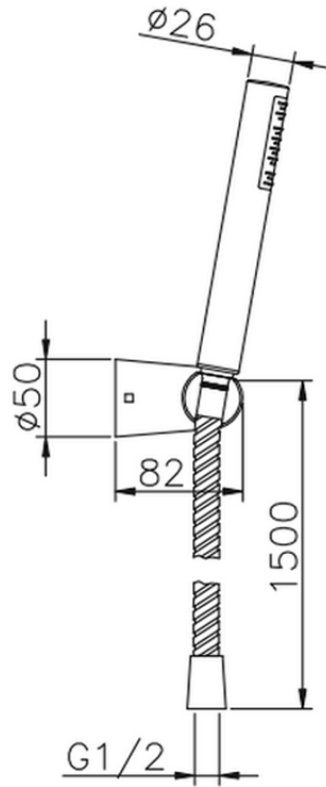

## Suite showerset SHOWER\_63.13H.

63.13H.

<https://en.huberitalia.com/suite-showerset-shower-63-13h>

2024-09-19