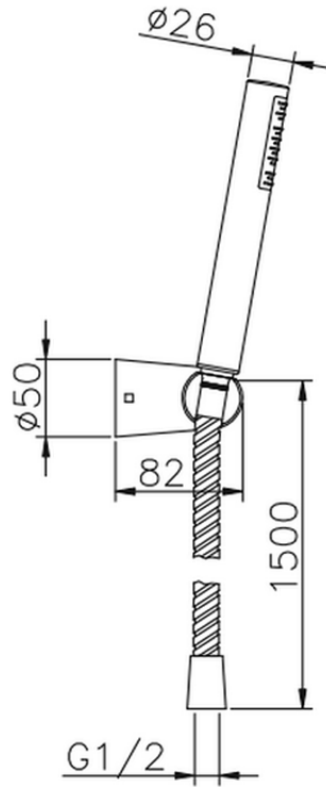

Suite showerset SHOWER_63.13H.

63.13H.

<https://en.huberitalia.com/suite-showerset-shower-63-13h>

2024-09-19