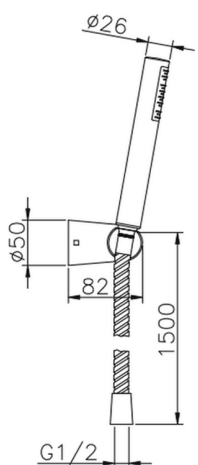

Suite showeret SHOWER_63.13H.

MODEL **63.13H.**

Showerset, wall mounted adjustable handshower bracket, ABS 26 mm one spray handshower, 150 cm Brass flexible hose

AVAILABLE FINISHINGS

- **CR** CR Chrome
- **2W** 2W Brushed Gold
- **NB** NB Brushed Nickel
- **NO** NO Matt Black

CHARACTERISTICS

2024-09-19