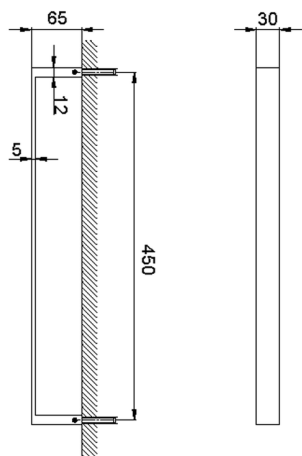

Towel holder BATHROOM ACCESSORIES_SQ090105

MODEL **SQ090105**

Towel holder

AVAILABLE FINISHINGS

- **21** 21 Chrome
- **2B** 2B Polished Nickel
- **2F** 2F Brushed Nickel
- **2Q** 2Q Black Titanium
- **40** 40 Matt Black
- **4Q** 4Q Matt White

CHARACTERISTICS

2025-01-03