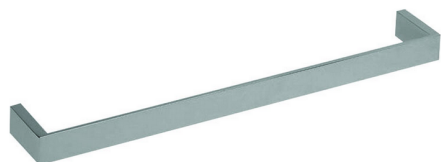

Towel holder BATHROOM ACCESSORIES_SQ090105

MODEL **SQ090105**

Towel holder

AVAILABLE FINISHINGS

- **21** 21 Chrome
- **2B** 2B Polished Nickel
- **2F** 2F Brushed Nickel
- **2Q** 2Q Black Titanium
- **40** 40 Matt Black
- **4Q** 4Q Matt White

CHARACTERISTICS

2025-01-03